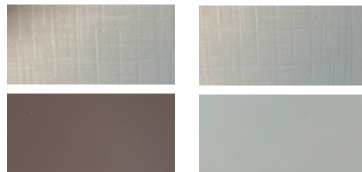

### FINISHES

dark bronze white