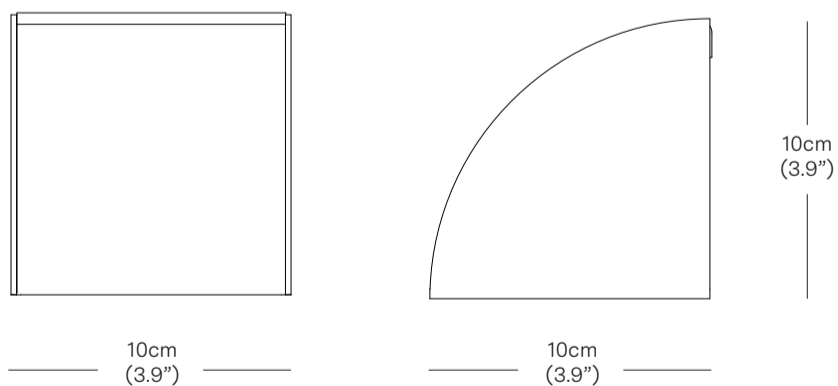

PRODUCT WEIGHT

0.5 kg (1.1 lbs)

PACKAGED DIMENSIONS

L x W x H	Cubage	Weight
Box 1		
22.5 x 23.5 x 19.5 cm	0.01 m³	1.8 kg
10 x 9.3 x 7.7 in	0.4 ft³	4.0 lbs

COMMODITY CODE

94052090

* Components drawn in relative scale. Refer to CAD files for accurate drawings.