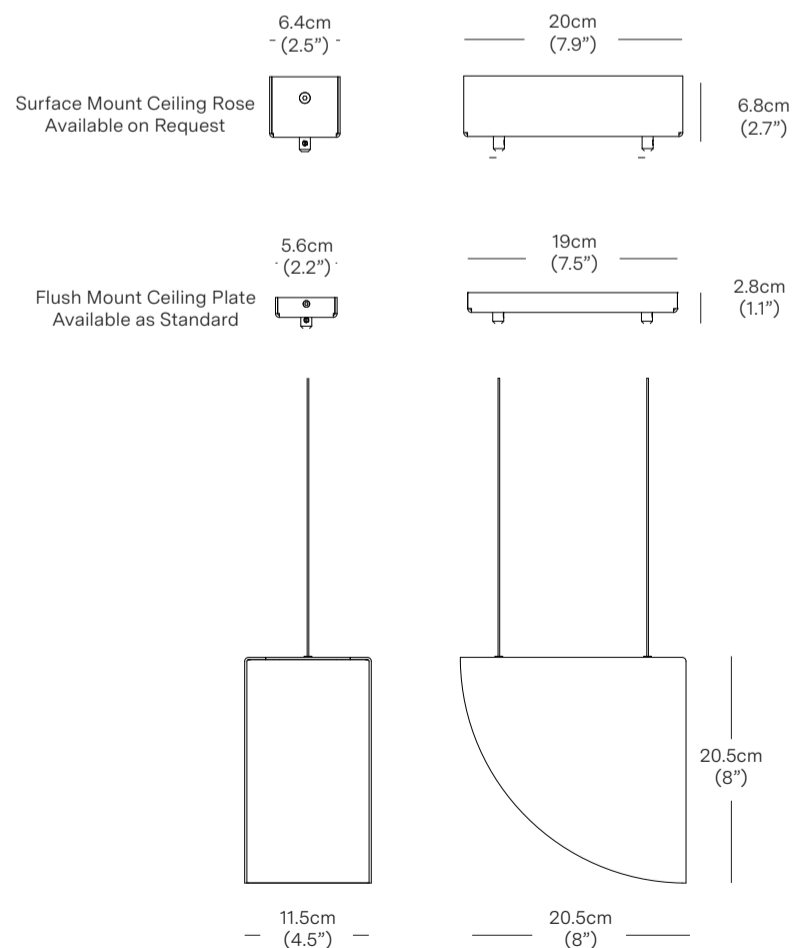

Phase Pendant Small

Estudio Persona | 2024

The Phase Pendant Small is an exercise in creating harmony in the contrast between shadow and luminosity.

Drawing inspiration from the lunar phases, this compact crescent pendant is suspended discretely from two slimline wires.

CODE	PRODUCT
PHA001DB	Phase Pendant Small - Dark Bronze

LIGHT SOURCE
Integrated LED
VOLTAGE
24V
POWER USAGE
6W
LUMENS
336lu
COLOUR TEMP
2700k
CRI
95
LIFESPAN
50,000
CABLE
Min 5 cm (2 in) - Max 200 cm (78")
DIMMING
Dimmable as standard and comes with a 30W Phase Cut Dimmable Driver, to be installed into the ceiling rose or ceiling cavity.

FINISHES	PRODUCT WEIGHT
dark bronze	1.5 kg (3.3 lbs)

PACKAGED DIMENSIONS		
L x W x H	Cubage	Weight
Box 1		
43.5 x 35 x 27 cm	0.4 m3	4.5 kg
17.1 x 13.8 x 10.6 in	1.5 ft3	9.9 lbs
COMMODITY CODE	94052090	

* Components drawn in relative scale. Refer to CAD files for accurate drawings.