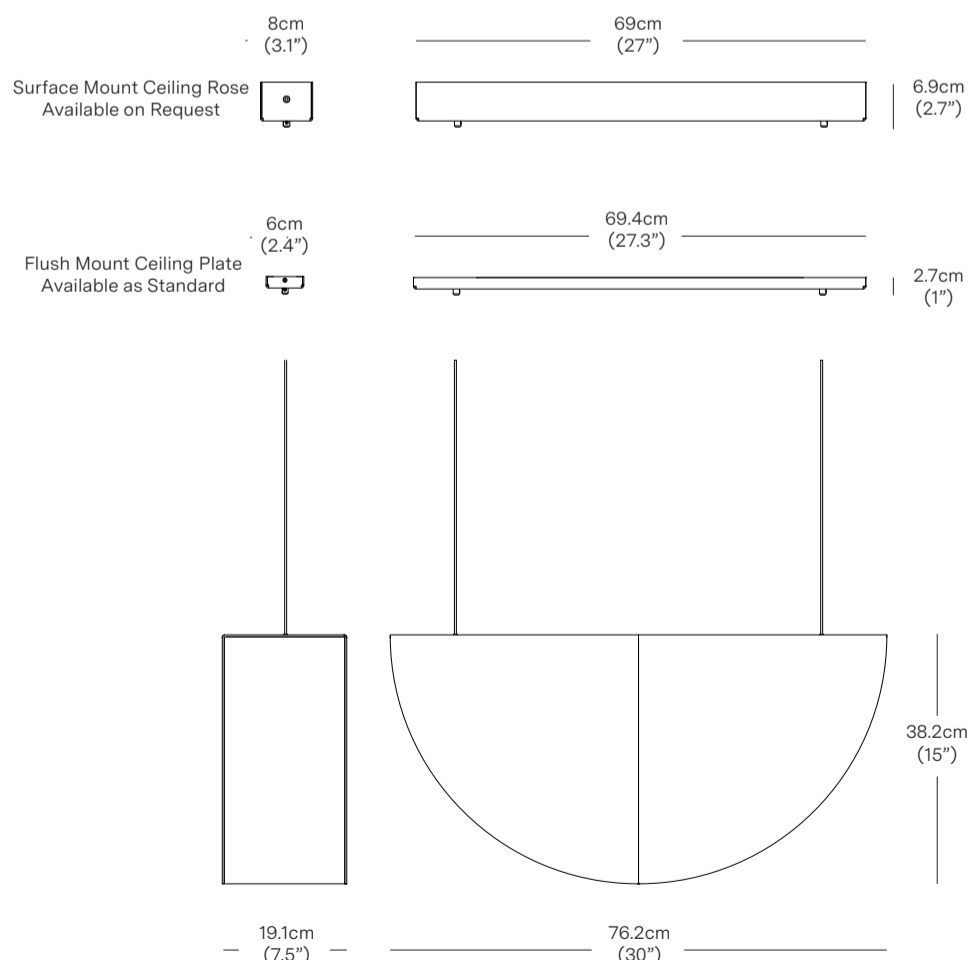

95

LIFESPAN

50,000

CABLE

Min 5 cm (2 in) - Max 200 cm (78")

DIMMING

Dimmable as standard and comes with a 100W Phase Cut Dimmable Driver, to be installed into the ceiling rose or ceiling cavity.

FINISHES

dark bronze

PRODUCT WEIGHT

6 kg (13.2 lbs)

* Components drawn in relative scale. Refer to CAD files for accurate drawings.

PACKAGED DIMENSIONS

L x W x H	Cubage	Weight
Box 1		
93.5 x 70.5 x 41.5 cm	0.27 m ³	17.2 kg
36.8 x 27.8 x 16.3 in	9.7 ft ³	37.9 lbs