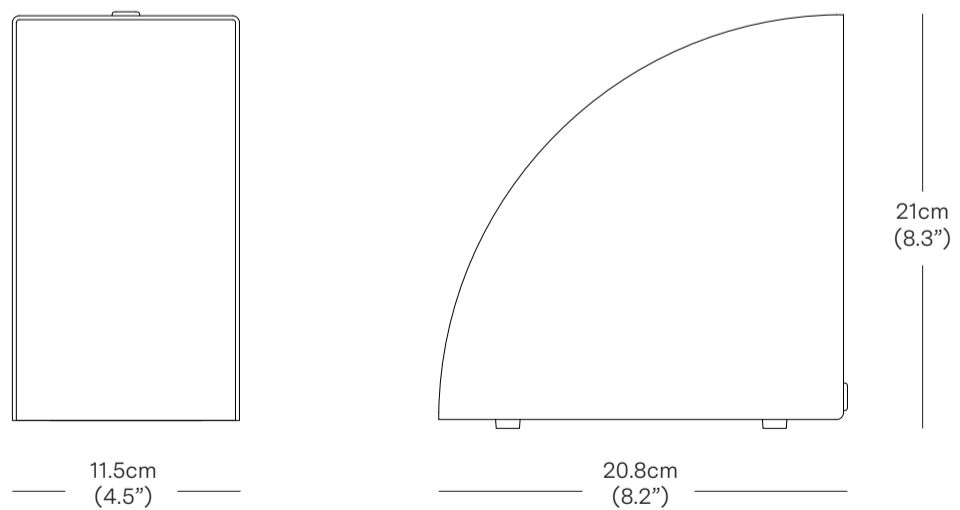

95

LIFESPAN

50,000

CABLE

205 cm (80.7 in)

DIMMING

Dimmable as standard and comes with a 24W plug in driver, universal plug and touch dimming switch.

FINISHES

dark bronze white

PRODUCT WEIGHT

7 kg (3.3 lbs)

PACKAGED DIMENSIONS

L x W x H	Cubage	Weight
Box 1		
43.5 x 35 x 27 cm	0.4 m3	4.5 kg
17.1 x 13.8 x 10.6 in	1.5 ft3	9.9 lbs

COMMODITY CODE

94052090

* Components drawn in relative scale. Refer to CAD files for accurate drawings.