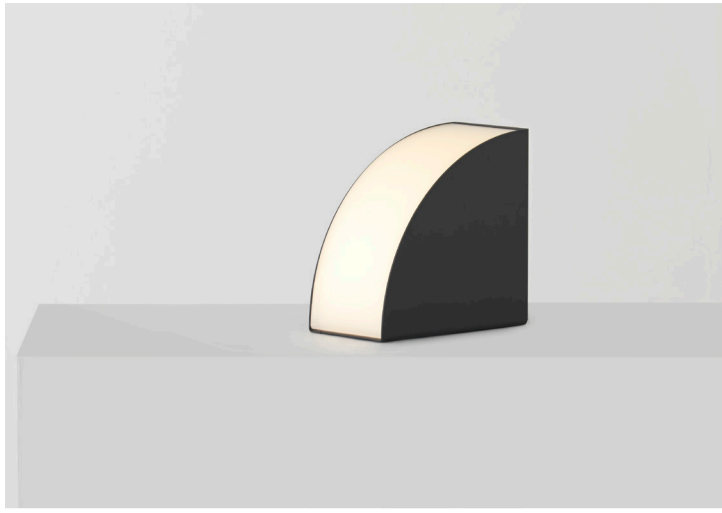

Phase Table Light

Estudio Persona | 2024

The Phase Table Light is an exercise in creating harmony in the contrast between shadow and luminosity.

Drawing inspiration from the lunar phases, this compact Table Light is designed to bring a distinctive shape to the surface it sits upon.

The dark bronze or white body is accompanied by a warm LED lit acrylic diffuser, enhanced with a subtle linen textured appearance.

MATERIALS

Aluminium, Acrylic

PRODUCT ENVIRONMENT

Indoor Use Only

CONTRACT USE

PHA003DB

PHA003W

PRODUCT

Phase Table Light - Dark Bronze

Phase Table Light - White

LIGHT SOURCE

Integrated LED

VOLTAGE