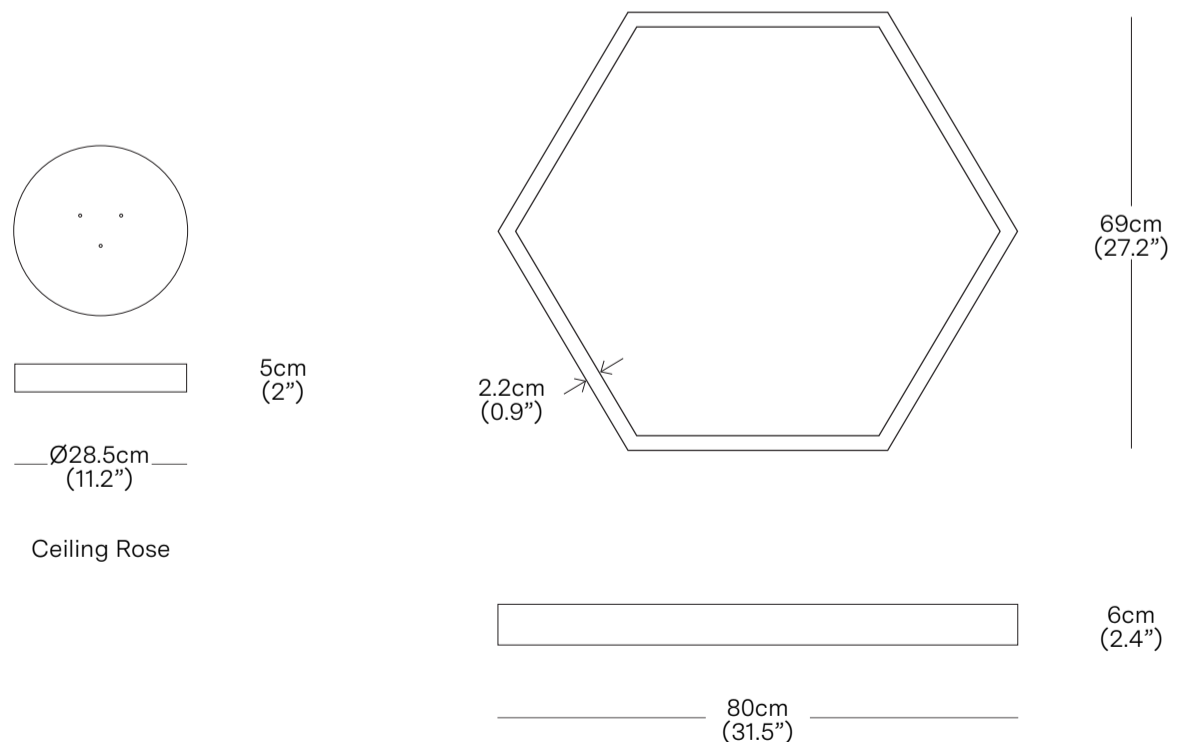

LIGHT SOURCE
Integrated LED
VOLTAGE
24V
POWER USAGE
58W
LUMENS
3543lm
COLOUR TEMP
2700k
CRI
95
LIFESPAN
50,000
CABLE
Min 30 cm (12 in) - Max 200 cm (78 in)
DIMMING
Non-dimmable as standard and comes with a 60W (non-dimmable) driver. Alternate dimming options available on request.

PRODUCT WEIGHT

Aluminium/Black:
4.1 kg (9 lbs)

Brass:
6 kg (13.2 lbs)

PACKAGED DIMENSIONS		
L x W x H	Cubage	Weight
Aluminium, Black		
99 x 87 x 10 cm	0.09 m ³	7 kg
39 x 34.3 x 3.9 in	3.2 ft ³	15.4 lbs
Brass		
99 x 87 x 10 cm	0.09 m ³	9.4 kg
39 x 34.3 x 3.9 in	3.2 ft ³	20.7 lbs
COMMODITY CODE	9405423990	

* Components drawn in relative scale. Refer to CAD files for accurate drawings.