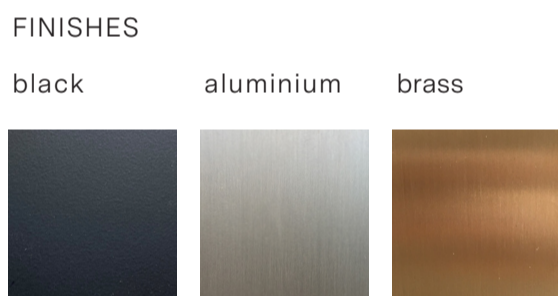

PRODUCT WEIGHT

Aluminium/Black:
4.1 kg (9 lbs)

Brass:
6 kg (13.2 lbs)