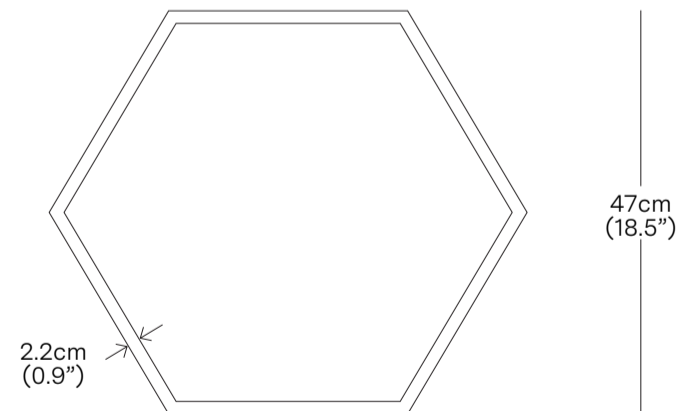

FINISHES

black

white

aluminium

PRODUCT WEIGHT

2.7 kg (6 lbs)

Ø20.5cm
(8.1")

Ceiling Rose

55cm
(21.7")

6cm
(2.4")

PACKAGED DIMENSIONS

L x W x H	Cubage	Weight
Box 1		
62 x 56 x 10 cm	0.03 m ³	3.7 kg
24.4 x 22 x 3.9 in	1.1 ft ³	8.2 lbs

COMMODITY CODE

9405423990

* Components drawn in relative scale. Refer to CAD files for accurate drawings.