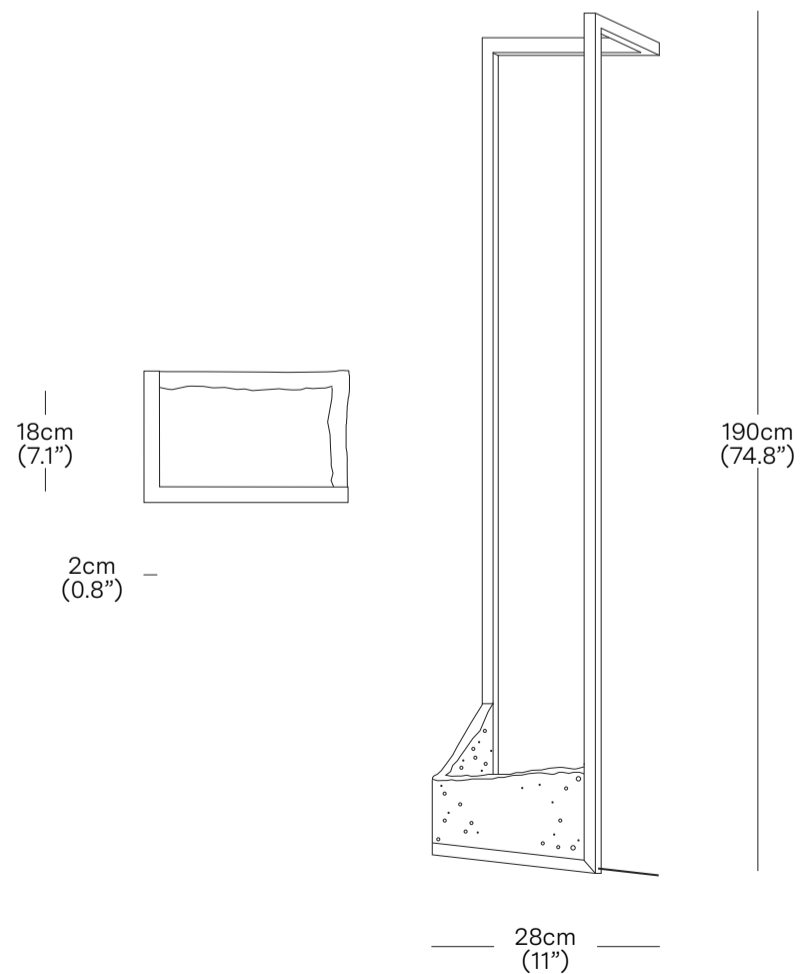

Foundry Floor Light

Cheshire Architects | 2014

Foundry is an elegant and graphic floor light, standing 1.9 meters high and outlining a rectangular volume in space.

The Foundry Light is grounded by a partially polished solid bronze counterweight, which cantilevers the opposing height of the lamp. Integrated with a high quality LED light source that is elegantly diffused through frosted acrylic, Foundry confidently projects volumes of refined sophistication.

LIGHT SOURCE	FINISHES	PRODUCT WEIGHT
Integrated LED	black/bronze	12 kg (26.5 lbs)
VOLTAGE		
24V		
POWER USAGE		
10W		
LUMENS		
668lm		
COLOUR TEMP		
3000		
CRI		
95		
LIFESPAN		
50,000 Hrs		
CABLE		
250 cm (98.4 in)		
DIMMING		
Non-dimmable as standard and comes with a 12W 24V (non-dimmable) driver.		

PACKAGED DIMENSIONS		
L x W x H	Cubage	Weight
Box 1		
227.5 x 45.5 x 41.5 cm	0.43 m3	15.1 kg
89.6 x 17.9 x 16.3 in	15.2 ft3	33.3 lbs
COMMODITY CODE	9405423990	

* Components drawn in relative scale. Refer to CAD files for accurate drawings.