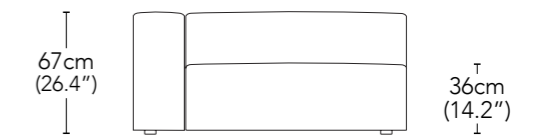

CHAISES

ARC016L / ARC016R
Standard Width Chaise Wide Arm
Left/Right

ARC007L / ARC007R
Wide Width Chaise
Narrow Arm Left/Right

ARC017L / ARC017R
Wide Width Chaise
Wide Arm Left/Right

* Ends/chaises/universals available in left or right