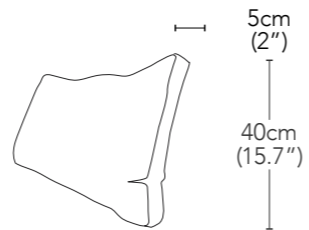

ARC007L / ARC007R  
Wide Width Chaise  
Narrow Arm Left/Right

ARC017L / ARC017R  
Wide Width Chaise  
Wide Arm Left/Right

\* Ends/chaises/universals available in left or right

UNIVERSAL

90cm  
(35.4")

ARC001  
Ottoman

90cm  
(35.4")  
100cm  
(39.4")

ARC002  
Ottoman Narrow Arm

90cm  
(35.4")

ARC003  
Single Seater Arm

65cm  
(25.6")  
90cm  
(35.4")

ARC004  
Corner Seat

CUSHIONS

50cm  
(19.7")

ARC020  
Bolster Round

65cm  
(25.6")

ARC021  
Small Feather Cushion

65cm  
(25.6")

ARC022  
Large Feather Cushion

Additional Measurements

Measurements listed are over all dimensions including the Puff\*, additional measurements you may need are:

- Feet 3cm
- Hard arm top to bottom 61cm (no feet)
- Soft back height seam to seam 60cm (no feet)
- Seat height seam to seam 30cm (no feet)

- \*Puff estimated to be 30-40mm on soft back
- \*Puff estimated to be 30-40mm on seat top
- \*Puff estimated to be 20-25mm on soft arm sides