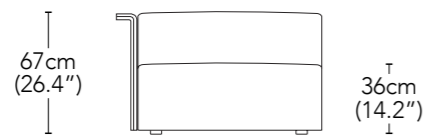

CHAISES

ARC006L / ARC006R
Standard Width Chaise Narrow
Arm Left/Right

ARC016L / ARC016R
Standard Width Chaise Wide Arm
Left/Right

ARC007L / ARC007R
Wide Width Chaise
Narrow Arm Left/Right

ARC017L / ARC017R
Wide Width Chaise
Wide Arm Left/Right

* Ends/chaises/universals available in left or right