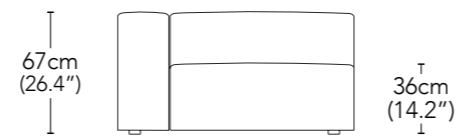

CHAISES

ARC006L / ARC006R
Standard Width Chaise Narrow
Arm Left/Right

ARC016L / ARC016R
Standard Width Chaise Wide Arm
Left/Right

ARC007L / ARC007R
Wide Width Chaise
Narrow Arm Left/Right

ARC017L / ARC017R
Wide Width Chaise
Wide Arm Left/Right

* Ends/chaises/universals available in left or right