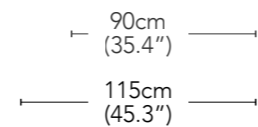

ENDS

ARC005L / ARC005R  
Single Seater Narrow Arm  
Left/Right

ARC015L / ARC015R  
Single Seater Wide Arm  
Left/Right

CHAISES

ARC006L / ARC006R  
Standard Width Chaise Narrow  
Arm Left/Right

ARC016L / ARC016R  
Standard Width Chaise Wide Arm  
Left/Right