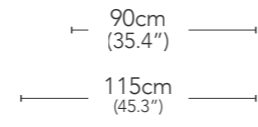

ENDS

ARC015L / ARC015R
Single Seater Wide Arm
Left/Right