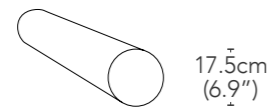

ARC007L / ARC007R  
Wide Width Chaise  
Narrow Arm Left/Right

ARC017L / ARC017R  
Wide Width Chaise  
Wide Arm Left/Right

\* Ends/chaises/universals available in left or right

UNIVERSAL

90cm  
(35.4")

ARC001  
Ottoman

90cm  
(35.4")  
100cm  
(39.4")

ARC002  
Ottoman Narrow Arm

90cm  
(35.4")

ARC003  
Single Seater Arm

65cm  
(25.6")  
90cm  
(35.4")

ARC004  
Corner Seat

CUSHIONS

50cm  
(19.7")

ARC020  
Bolster Round

65cm  
(25.6")

ARC021  
Small Feather Cushion

65cm  
(25.6")

ARC022  
Large Feather Cushion

Additional Measurements

Measurements listed are over all dimensions including the Puff\*, additional measurements you may need are: