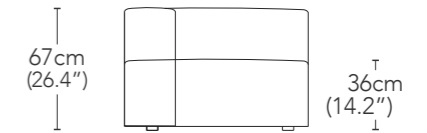

ARC007L / ARC007R  
Wide Width Chaise  
Narrow Arm Left/Right

ARC017L / ARC017R  
Wide Width Chaise  
Wide Arm Left/Right

\* Ends/chaises/universals available in left or right

UNIVERSAL

90cm  
(35.4")

ARC001  
Ottoman

90cm  
(35.4")  
100cm  
(39.4")

ARC002  
Ottoman Narrow Arm

90cm  
(35.4")

ARC003  
Single Seater Arm

65cm  
(25.6")  
90cm  
(35.4")

ARC004  
Corner Seat

CUSHIONS

50cm  
(19.7")