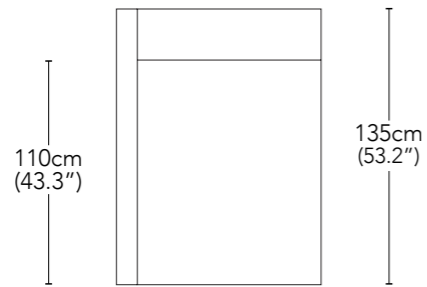

CHAISES

* Ends/chaises/universals available in left or right