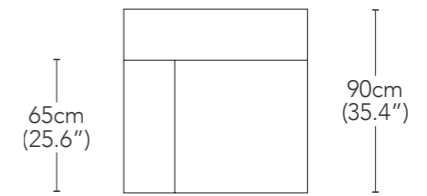

ARC007L / ARC007R  
Wide Width Chaise  
Narrow Arm Left/Right

ARC017L / ARC017R  
Wide Width Chaise  
Wide Arm Left/Right

\* Ends/chaises/universals available in left or right

UNIVERSAL

90cm  
(35.4")

ARC001  
Ottoman

90cm  
(35.4")  
100cm  
(39.4")

ARC002  
Ottoman Narrow Arm

90cm  
(35.4")

ARC003  
Single Seater Arm

65cm  
(25.6")  
90cm  
(35.4")

ARC004  
Corner Seat

CUSHIONS

50cm  
(19.7")