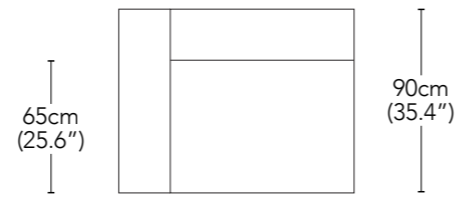

ENDS

CHAISES

* Ends/chaises/universals available in left or right