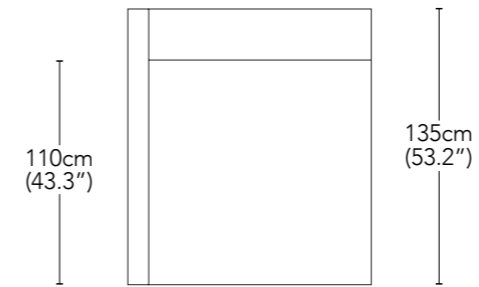

CHAISES

* Ends/chaises/universals available in left or right