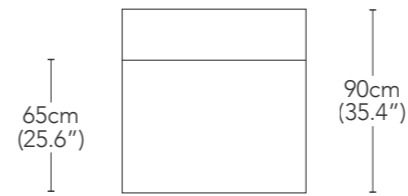

ARC007L / ARC007R  
Wide Width Chaise  
Narrow Arm Left/Right

ARC017L / ARC017R  
Wide Width Chaise  
Wide Arm Left/Right

\* Ends/chaises/universals available in left or right

UNIVERSAL

90cm  
(35.4")

ARC001  
Ottoman

90cm  
(35.4")  
100cm  
(39.4")

ARC002  
Ottoman Narrow Arm

90cm  
(35.4")

ARC003  
Single Seater Arm

65cm  
(25.6")  
90cm  
(35.4")

ARC004  
Corner Seat

CUSHIONS

50cm  
(19.7")