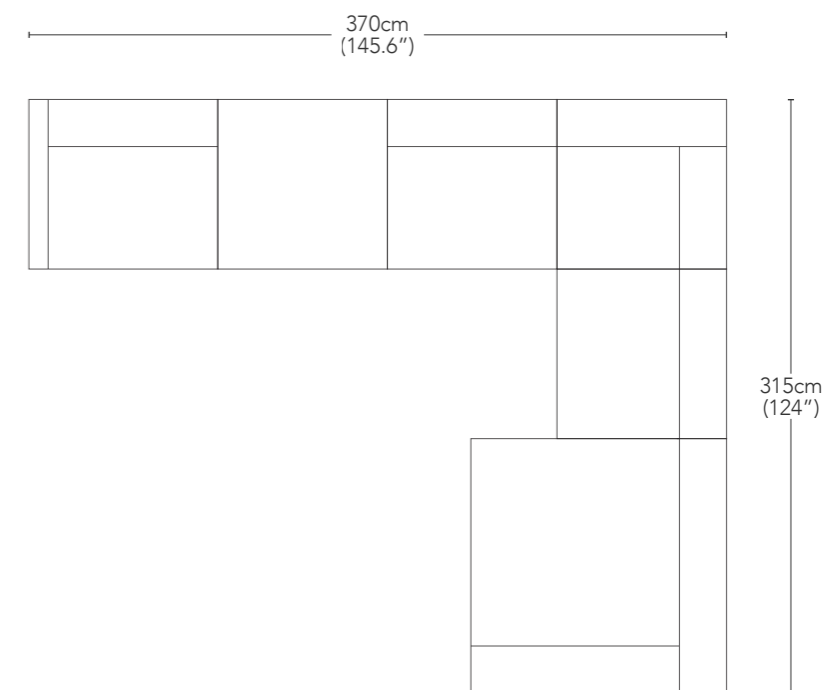

\* Listed left to right from the front

---

- 
- ARC005L     Arcade Single Seater Narrow Arm Left
  - ARC003     Arcade Single Seater No Arm
  - ARC001     Arcade Ottoman
  - ARC005R     Arcade Single Seater Narrow Arm Right

\* Listed left to right from the front

---

- 
- ARC005L      Arcade Single Seater Narrow Arm Left
  - ARC001      Arcade Ottoman
  - ARC003      Arcade Single Seater No Arm
  - ARC004      Arcade Corner Seat
  - ARC003      Arcade Single Seater No Arm
  - ARC016R     Arcade Standard Width Chaise Wide Arm Right
- 