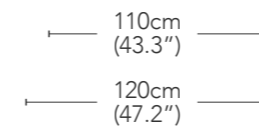

ENDS

ARC005L / ARC005R  
Single Seater Narrow Arm  
Left/Right

ARC015L / ARC015R  
Single Seater Wide Arm  
Left/Right

CHAISES

ARC006L / ARC006R  
Standard Width Chaise Narrow  
Arm Left/Right

ARC016L / ARC016R  
Standard Width Chaise Wide Arm  
Left/Right