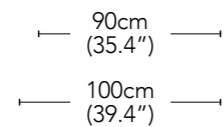

ENDS

ARC005L / ARC005R  
Single Seater Narrow Arm  
Left/Right

ARC015L / ARC015R  
Single Seater Wide Arm  
Left/Right

CHAISES

ARC006L / ARC006R  
Standard Width Chaise Narrow  
Arm Left/Right

ARC016L / ARC016R  
Standard Width Chaise Wide Arm  
Left/Right