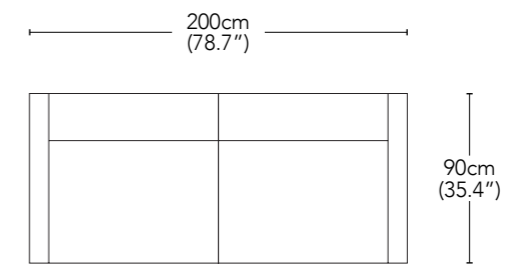

1. ---
2. ARC005L   Arcade Single Seater Narrow Arm Left
   - ARC005R   Arcade Single Seater Narrow Arm Right

* Listed left to right from the front