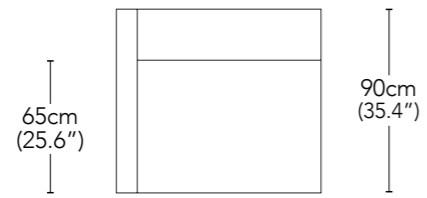

ENDS

CHAISES

* Ends/chaises/universals available in left or right