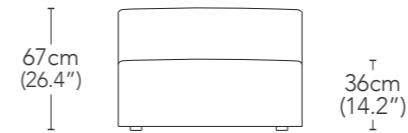

ARC007L / ARC007R  
Wide Width Chaise  
Narrow Arm Left/Right

ARC017L / ARC017R  
Wide Width Chaise  
Wide Arm Left/Right

\* Ends/chaises/universals available in left or right

UNIVERSAL

90cm  
(35.4")

ARC001  
Ottoman

90cm  
(35.4")  
100cm  
(39.4")

ARC002  
Ottoman Narrow Arm

90cm  
(35.4")

ARC003  
Single Seater Arm

65cm  
(25.6")  
90cm  
(35.4")

ARC004  
Corner Seat

CUSHIONS

50cm  
(19.7")