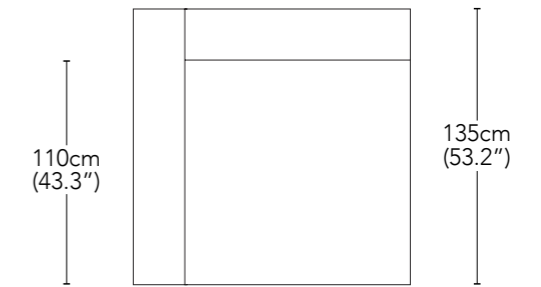

CHAISES

* Ends/chaises/universals available in left or right