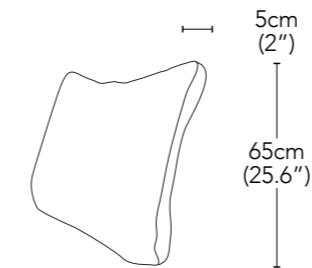

ARC007L / ARC007R  
Wide Width Chaise  
Narrow Arm Left/Right

ARC017L / ARC017R  
Wide Width Chaise  
Wide Arm Left/Right

\* Ends/chaises/universals available in left or right

UNIVERSAL

90cm  
(35.4")

ARC001  
Ottoman

90cm  
(35.4")  
100cm  
(39.4")

ARC002  
Ottoman Narrow Arm

90cm  
(35.4")

ARC003  
Single Seater Arm

65cm  
(25.6")  
90cm  
(35.4")

ARC004  
Corner Seat

CUSHIONS

50cm  
(19.7")

ARC020  
Bolster Round

65cm  
(25.6")

ARC021  
Small Feather Cushion

65cm  
(25.6")

ARC022  
Large Feather Cushion

Additional Measurements

Measurements listed are over all dimensions including the Puff\*, additional measurements you may need are:

- Feet 3cm
- Hard arm top to bottom 61cm (no feet)
- Soft back height seam to seam 60cm (no feet)
- Seat height seam to seam 30cm (no feet)

- \*Puff estimated to be 30-40mm on soft back
- \*Puff estimated to be 30-40mm on seat top
- \*Puff estimated to be 20-25mm on soft arm sides