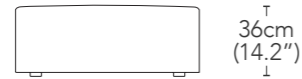

ENDS

ARC005L / ARC005R  
Single Seater Narrow Arm  
Left/Right

ARC015L / ARC015R  
Single Seater Wide Arm  
Left/Right

CHAISES

ARC006L / ARC006R  
Standard Width Chaise Narrow  
Arm Left/Right

ARC016L / ARC016R  
Standard Width Chaise Wide Arm  
Left/Right

ARC007L / ARC007R  
Wide Width Chaise  
Narrow Arm Left/Right

ARC017L / ARC017R  
Wide Width Chaise  
Wide Arm Left/Right

\* Ends/chaises/universals available in left or right

UNIVERSAL

90cm  
(35.4")

ARC001  
Ottoman