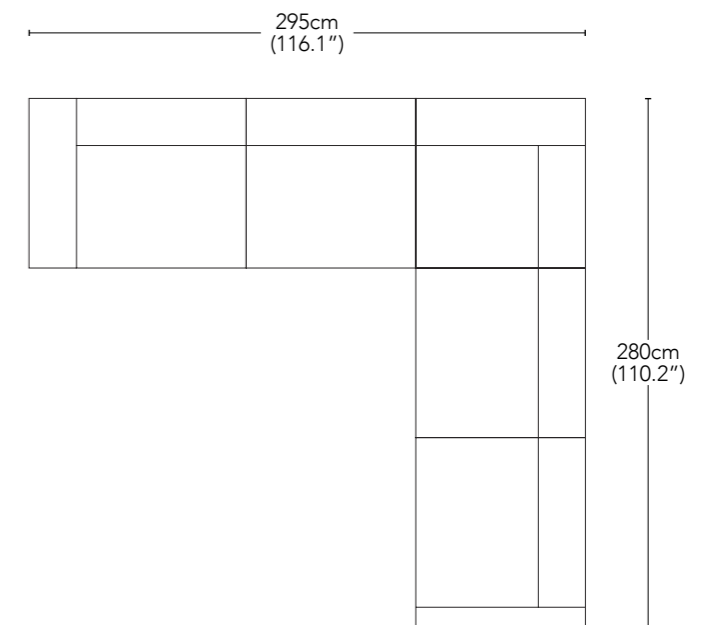

1. ---
2. ARC015L   Arcade Single Seater Wide Arm Left
   - ARC003   Arcade Single Seater No Arm
   - ARC004   Arcade Corner Seat
   - ARC003   Arcade Single Seater No Arm
   - ARC05R   Arcade Single Seater Narrow Arm Right

* Listed left to right from the front