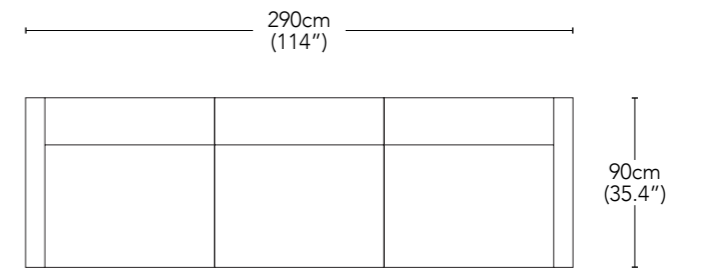

1. ---
2. ARC005L   Arcade Single Seater Narrow Arm Left
   - ARC003   Arcade Single Seater No Arm
   - ARC005R   Arcade Single Seater Narrow Arm Right

* Listed left to right from the front