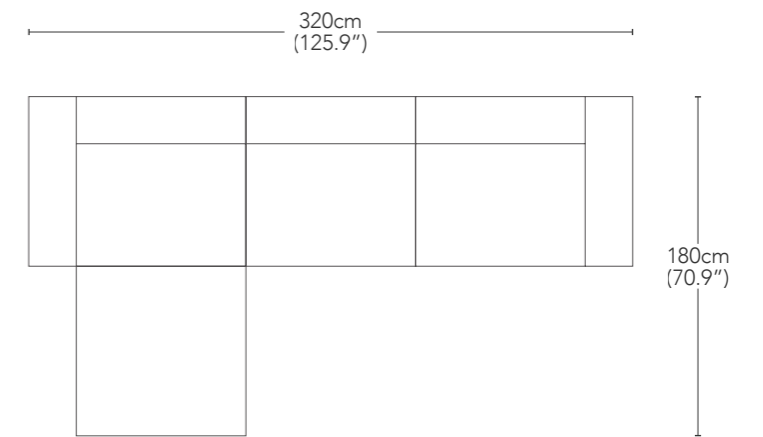

1. ---
2. ARC001   Arcade Ottoman
   - ARC015L   Arcade Single Seater Wide Arm Left
   - ARC003   Arcade Single Seater No Arm
   - ARC015R   Arcade Single Seater Wide Arm Right

* Listed left to right from the front