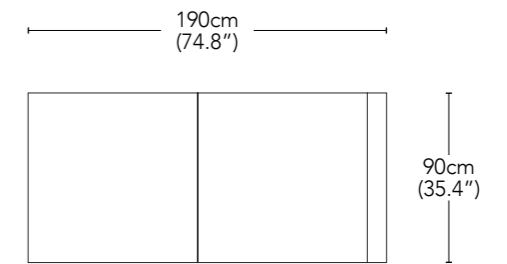

1. ---
2. ARC003   Arcade Ottoman
   - ARC002   Arcade Ottoman Narrow Arm

* Listed left to right from the front