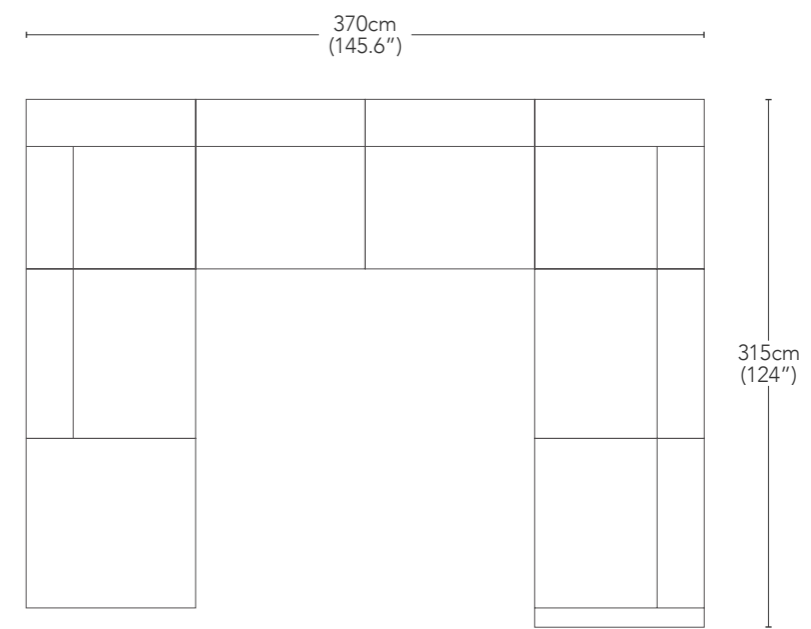

1. ---
2. ARC001   Arcade Ottoman
   - ARC003   Arcade Single Seater No Arm
   - ARC004   Arcade Corner Seat
   - ARC003   Arcade Single Seater No Arm
   - ARC003   Arcade Single Seater No Arm
   - ARC004   Arcade Corner Seat
   - ARC003   Arcade Single Seater No Arm
   - ARC005R   Arcade Single Seater Narrow Arm Right

* Listed left to right from the front