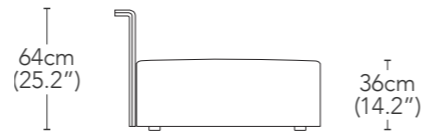

ARC007L / ARC007R  
Wide Width Chaise  
Narrow Arm Left/Right

ARC017L / ARC017R  
Wide Width Chaise  
Wide Arm Left/Right

\* Ends/chaises/universals available in left or right

UNIVERSAL

90cm  
(35.4")

ARC001  
Ottoman

90cm  
(35.4")  
100cm  
(39.4")

ARC002  
Ottoman Narrow Arm

90cm  
(35.4")

ARC003  
Single Seater Arm

65cm  
(25.6")  
90cm  
(35.4")

ARC004  
Corner Seat

CUSHIONS

50cm  
(19.7")