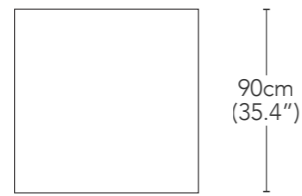

UNIVERSAL

90cm
(35.4")

ARC001
Ottoman