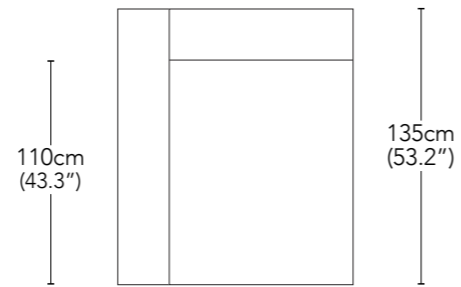

CHAISES

* Ends/chaises/universals available in left or right