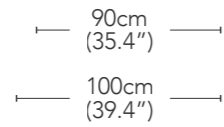

ENDS

ARC005L / ARC005R
Single Seater Narrow Arm
Left/Right