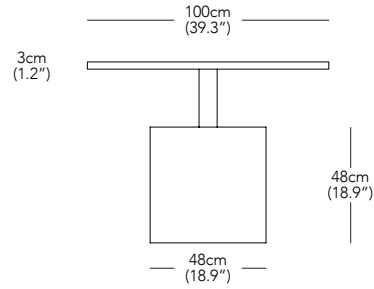

Resident

Plane Dining Table

* Components drawn in relative scale. Refer to CAD files for accurate drawings.

DESIGNER
Jamie McLellan / 2022

PRODUCT DESCRIPTION
Dining Table

PRODUCT CODE
PLA001N - Plane Dining Table Rectangle, Natural
PLA001U - Plane Dining Table Rectangle, Umber

MATERIALS
Solid Oak

COLOUR OPTIONS
Natural Oak
Umber Stained Oak

PRODUCT ENVIRONMENT
Indoor Use Only

APPROPRIATE FOR HARD CONTRACT USE
Yes

WARRANTY
3 Years

PACKAGED DIMENSIONS
2 Boxes Per Table

W	D	H	Box 1 (Top)
250	x	110	0.33 m³
98.4	x	43.3	11.7 ft³
W	D	H	Box 2 (Legs)
180	x	96	0.28 m³
70.9	x	37.8	9.8 ft³

PACKAGED WEIGHT

Box 1 (Top)	Combined
80 kg	145 kg
176 lbs	320 lbs
Box 2 (Legs)	
65 kg	
143 lbs	

PRODUCT WEIGHT
130 kg
286 lbs

CUSTOMISATION
Please email sales@resident.co.nz for enquiries.

COUNTRY OF ORIGIN
Lithuania