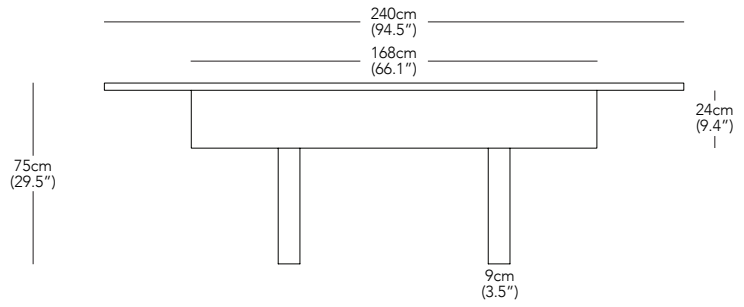

Resident

Plane Dining Table

* Components drawn in relative scale. Refer to CAD files for accurate drawings.

DESIGNER
Jamie McLellan / 2022

PRODUCT DESCRIPTION
Dining Table

PRODUCT CODE
PLA001N - Plane Dining Table Rectangle, Natural
PLA001U - Plane Dining Table Rectangle, Umber

MATERIALS
Solid Oak

COLOUR OPTIONS
Natural Oak
Umber Stained Oak

PRODUCT ENVIRONMENT
Indoor Use Only

APPROPRIATE FOR HARD CONTRACT USE
Yes

WARRANTY
3 Years

PACKAGED DIMENSIONS
2 Boxes Per Table

| W | D | H | Box 1 (Top) |
|------|---|------|----------------------|
| 250 | x | 110 | 0.33 m ³ |
| 98.4 | x | 43.3 | 11.7 ft ³ |
| W | D | H | Box 2 (Legs) |
| 180 | x | 96 | 0.28 m ³ |
| 70.9 | x | 37.8 | 9.8 ft ³ |

PLA001N - Plane Dining Table Rectangle, Natural

PLA001U - Plane Dining Table Rectangle, Umber

90cm
(35.4")

100cm
(39.4")

LENGTH INCREMENTS

| | |
|-------|--------|
| 150cm | 59.1" |
| 160cm | 63.0" |
| 170cm | 66.9" |
| 180cm | 70.9" |
| 190cm | 74.8" |
| 200cm | 78.7" |
| 210cm | 82.7" |
| 220cm | 86.6" |
| 230cm | 90.6" |
| 240cm | 94.5" |
| 250cm | 98.4" |
| 260cm | 102.4" |
| 270cm | 106.3" |
| 280cm | 110.2" |

150cm
(59.1")
Minimum

280cm
(110.2")
Maximum

WIDTH OPTIONS

| | |
|-------|-------|
| 90cm | 35.4" |
| 100cm | 39.4" |

75cm
(29.5")

75cm
(29.5")