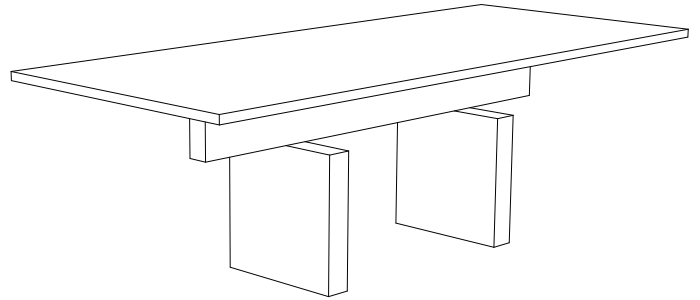

COUNTRY OF ORIGIN
Lithuania

Resident

Plane Dining Table Rectangle Matrix

DESIGNER

Jamie McLellan / 2022

PRODUCT DESCRIPTION

Dining Table

PRODUCT CODE

PLA001N - Plane Dining Table Rectangle, Natural

PLA001U - Plane Dining Table Rectangle, Umber

90cm
(35.4")

100cm
(39.4")

LENGTH INCREMENTS

| | |
|-------|--------|
| 150cm | 59.1" |
| 160cm | 63.0" |
| 170cm | 66.9" |
| 180cm | 70.9" |
| 190cm | 74.8" |
| 200cm | 78.7" |
| 210cm | 82.7" |
| 220cm | 86.6" |
| 230cm | 90.6" |
| 240cm | 94.5" |
| 250cm | 98.4" |
| 260cm | 102.4" |
| 270cm | 106.3" |
| 280cm | 110.2" |

150cm
(59.1")
Minimum

280cm
(110.2")
Maximum

WIDTH OPTIONS

| | |
|-------|-------|
| 90cm | 35.4" |
| 100cm | 39.4" |

75cm
(29.5")

75cm
(29.5")