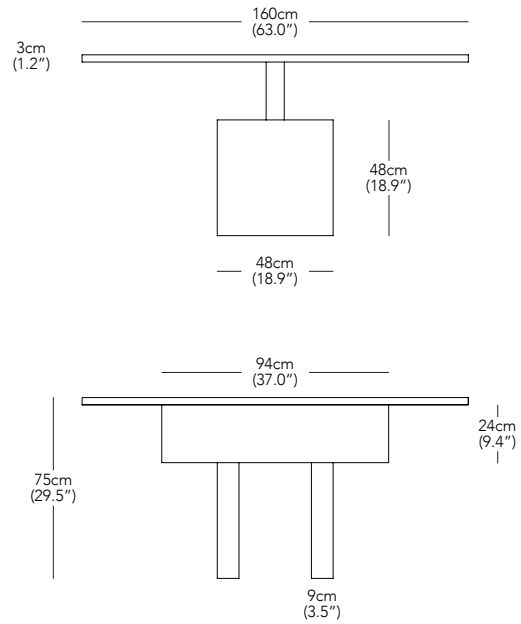

### PACKAGED DIMENSIONS

2 Boxes Per Table

W	D	H	Box 1 (Top)		
150	x	150	x	11	0.25 m <sup>3</sup>
59.1	x	59.1	x	4.3	8.7 ft <sup>3</sup>
W	D	H	Box 2 (Legs)		
100	x	100	x	20	0.2 m <sup>3</sup>
39.4	x	39.4	x	7.9	7.1 ft <sup>3</sup>

## Plane Dining Table Round 1600

\* Components drawn in relative scale. Refer to CAD files for accurate drawings.  
As table diameter changes, other dimensions remain the same.

### PACKAGED DIMENSIONS

2 Boxes Per Table

W	D	H	Box 1 (Top)
170	x	11cm	0.32 m <sup>3</sup>
67.0	x	67.0 x 4.3"	11.2 ft <sup>3</sup>
W	D	H	Box 2 (Legs)
114	x	20cm	0.26 m <sup>3</sup>
44.9	x	44.9 x 7.9"	9.2 ft <sup>3</sup>