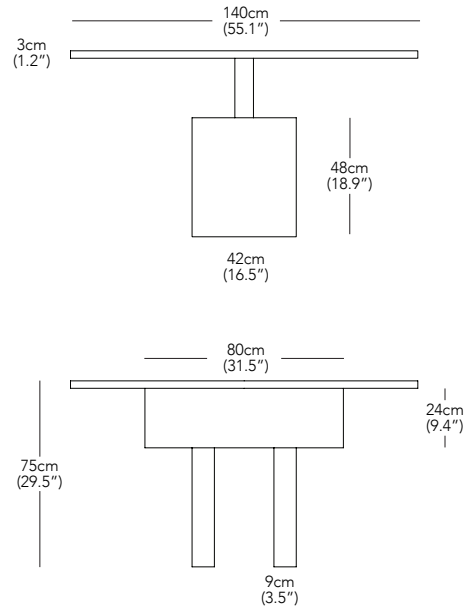

PRODUCT ENVIRONMENT  
Indoor Use Only

APPROPRIATE FOR HARD CONTRACT USE  
Yes

WARRANTY  
3 Years

PACKAGED DIMENSIONS  
2 Boxes Per Table

W	D	H	Box 1 (Top)
130	x	11cm	0.19 m <sup>3</sup>
51.2	x	51.2 x 4.3"	6.6 ft <sup>3</sup>
W	D	H	Box 2 (Legs)
86	x	86 x 20cm	0.15 m <sup>3</sup>
33.9	x	33.9 x 7.9"	5.2 ft <sup>3</sup>

## Plane Dining Table Round 1400

\* Components drawn in relative scale. Refer to CAD files for accurate drawings.  
As table diameter changes, other dimensions remain the same.

### PACKAGED DIMENSIONS

2 Boxes Per Table

W	D	H	Box 1 (Top)		
150	x	150	x	11	0.25 m <sup>3</sup>
59.1	x	59.1	x	4.3	8.7 ft <sup>3</sup>
W	D	H	Box 2 (Legs)		
100	x	100	x	20	0.2 m <sup>3</sup>
39.4	x	39.4	x	7.9	7.1 ft <sup>3</sup>

## Plane Dining Table Round 1600

\* Components drawn in relative scale. Refer to CAD files for accurate drawings.  
As table diameter changes, other dimensions remain the same.