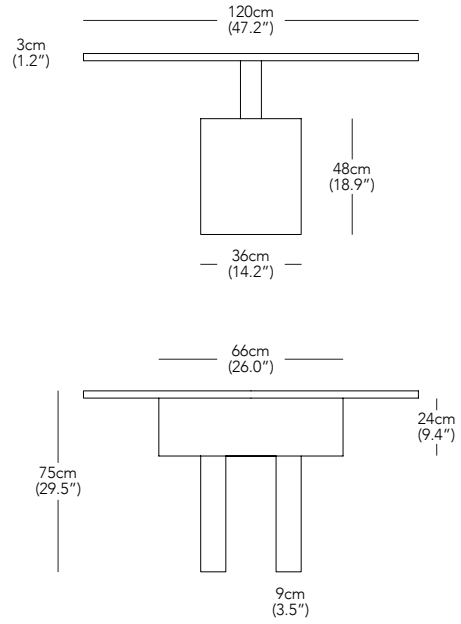

## Plane Dining Table Round 1200

\* Components drawn in relative scale. Refer to CAD files for accurate drawings.  
As table diameter changes, other dimensions remain the same.

DESIGNER  
Jamie McLellan / 2022

## Plane Dining Table Round 1400

\* Components drawn in relative scale. Refer to CAD files for accurate drawings.  
As table diameter changes, other dimensions remain the same.

### PACKAGED DIMENSIONS

2 Boxes Per Table

W	D	H	Box 1 (Top)		
150	x	150	x	11	0.25 m <sup>3</sup>
59.1	x	59.1	x	4.3	8.7 ft <sup>3</sup>
W	D	H	Box 2 (Legs)		
100	x	100	x	20	0.2 m <sup>3</sup>
39.4	x	39.4	x	7.9	7.1 ft <sup>3</sup>

## Plane Dining Table Round 1600

\* Components drawn in relative scale. Refer to CAD files for accurate drawings.  
As table diameter changes, other dimensions remain the same.