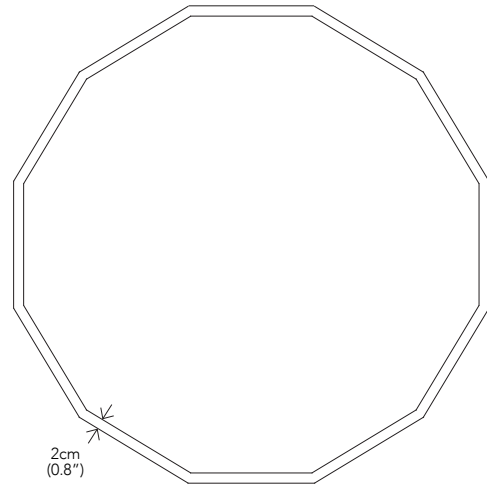

Resident

Midnight Pendant

5cm
(2")

Ø28.5cm
(11.2")

Ceiling Rose

144cm
(56.7")

2cm
(0.8")

6cm
(2.4")

144cm
(56.7")

* Components drawn in relative scale. Refer to CAD files for accurate drawings.

DESIGNER

Resident Studio / 2016

PRODUCT DESCRIPTION

Pendant Light

PRODUCT CODE

MID001A - Midnight Pendant, Aluminium

PACKAGED DIMENSIONS

1 Box Per Light

W	D	H	Box	
192	x	190	x 12cm	0.44 m ³
75.6	x	74.8	x 4.7"	15.5 ft ³

PACKAGED WEIGHT

Black/Aluminium	Brass
20.4 kg	30.3 kg
45.0 lbs	66.8 lbs

PRODUCT WEIGHT

Black/Aluminium	Brass
6.6 kg	16.5 kg
14.6 lbs	36.4 lbs