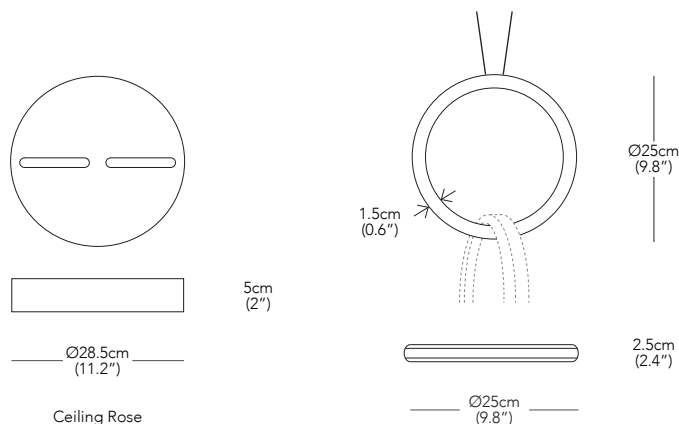

Resident

Circus 250 Pendant - Black

DESIGNER
Resident Studio / 2021

PRODUCT DESCRIPTION
Pendant Light

PRODUCT CODE

CIR012B - Circus 250 Pendant, Black, 2 Rings
CIR013B - Circus 250 Pendant, Black, 3 Rings
CIR014B - Circus 250 Pendant, Black, 4 Rings
CIR015B - Circus 250 Pendant, Black, 5 Rings
CIR016B - Circus 250 Pendant, Black, 6 Rings

CIR017B - Circus 250 Pendant, Black, 7 Rings
CIR018B - Circus 250 Pendant, Black, 8 Rings
CIR019B - Circus 250 Pendant, Black, 9 Rings
CIR020B - Circus 250 Pendant, Black, 10 Rings
CIR021B - Circus 250 Pendant, Black, 11 Rings

* Components drawn in relative scale. Refer to CAD files for accurate drawings.

MATERIALS

Aluminium, Acrylic

COLOUR

Matt Black

PRODUCT ENVIRONMENT

Indoor Use Only

APPROPRIATE FOR HARD CONTRACT USE

Yes

CERTIFICATION

CE

WARRANTY

3 Years

PACKAGED DIMENSIONS

1 Box Per Light

W	D	H	
55 x 62 x 19cm			2 Rings
21.7 x 24.4 x 7.5"			0.06 m³
			2.12 ft³
55 x 62 x 108.5cm			11 Rings
21.7 x 24.4 x 42.7"			0.37 m³
			13.1 ft³

PACKAGED WEIGHT

2 Rings	11 Rings
5.3 kg	11.0 kg
11.7 lbs	24.3 lbs

PRODUCT WEIGHT

2 Rings	11 Rings
2.7 kg	5.4 kg
6.0 lbs	11.9 lbs

DIMMING

The Circus 250 Pendant is dimmable as standard with a 0-10V receiver. The dimming options below are an additional purchase.

Compatible with the standard driver:

DIM002 - Dimmer with Wall Switch

Dimmable drivers replacing the standard driver:

Universal Ac, Triac And Trailing Edge Dimming:

DRI17 - 240W Phasecut Dimmable Driver (EU) (≤11 Rings)

DRI18 - 240W Phasecut Dimmable Driver (US) (≤11 Rings)

Dali Systems:

DRI13 - 75W Dimmable Dali Driver (≤3 Rings)

DRI14 - 150W Dimmable Dali Driver (≤7 Rings)

LIGHT SOURCE

Voltage - 24V

Power Usage - 19.2W Per Ring

Lumens - 2304lm Per Ring

Colour Temperature - 3000K

CRI - 95

Average Lifespan - 50,000Hrs

CEILING ROSE

Matt Black Aluminium

CABLE LENGTH

Min 30cm (12") - Max 500cm (196.9")

COUNTRY OF ORIGIN

New Zealand