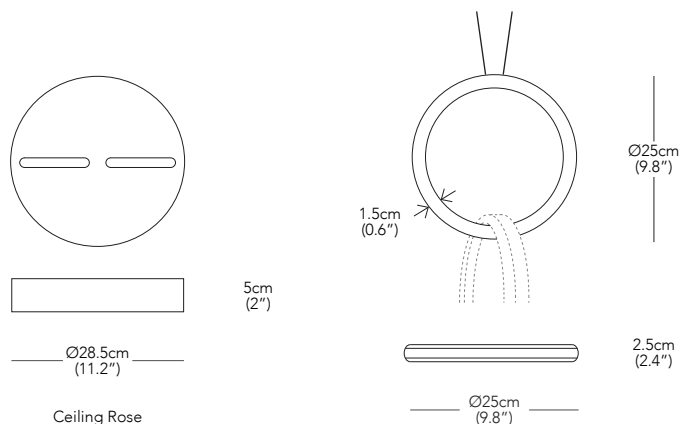

Resident

Circus 250 Pendant - Brass

DESIGNER
Resident Studio / 2018

PRODUCT DESCRIPTION
Pendant Light

PRODUCT CODE

CIR012BR - Circus 250 Pendant, Brass, 2 Rings
CIR013BR - Circus 250 Pendant, Brass, 3 Rings
CIR014BR - Circus 250 Pendant, Brass, 4 Rings
CIR015BR - Circus 250 Pendant, Brass, 5 Rings
CIR016BR - Circus 250 Pendant, Brass, 6 Rings

CIR017BR - Circus 250 Pendant, Brass, 7 Rings
CIR018BR - Circus 250 Pendant, Brass, 8 Rings
CIR019BR - Circus 250 Pendant, Brass, 9 Rings
CIR020BR - Circus 250 Pendant, Brass, 10 Rings
CIR021BR - Circus 250 Pendant, Brass, 11 Rings

* Components drawn in relative scale. Refer to CAD files for accurate drawings.

MATERIALS
Brass, Acrylic

COLOUR
Raw Brushed Brass

PRODUCT ENVIRONMENT
Indoor Use Only

APPROPRIATE FOR HARD CONTRACT USE
Yes

CERTIFICATION
CE

WARRANTY
3 Years

PACKAGED DIMENSIONS
1 Box Per Light

W	D	H	
55	62	19	2 Rings
21.7	24.4	7.5	0.06 m³
21.7	24.4	7.5	2.12 ft³
W	D	H	
55	62	108.5	11 Rings
21.7	24.4	42.7	0.37 m³
21.7	24.4	42.7	13.1 ft³

PACKAGED WEIGHT

2 Rings	11 Rings
6.1 kg	15.4 kg
13.5 lbs	34.0 lbs

PRODUCT WEIGHT

2 Rings	11 Rings
3.5 kg	9.8 kg
7.7 lbs	21.6 lbs

DIMMING

The Circus 250 Pendant is dimmable as standard with a 0-10V receiver. The dimming options below are an additional purchase.

Compatible with the standard driver:
DIM002 - Dimmer with Wall Switch

Dimmable drivers replacing the standard driver:
Universal Ac, Triac And Trailing Edge Dimming:
DRI17 - 240W Phasecut Dimmable Driver (EU) (≤11 Rings)
DRI18 - 240W Phasecut Dimmable Driver (US) (≤11 Rings)
Dali Systems:
DRI13 - 75W Dimmable Dali Driver (≤3 Rings)
DRI14 - 150W Dimmable Dali Driver (≤7 Rings)

LIGHT SOURCE

Voltage - 24V
Power Usage - 19.2W Per Ring
Lumens - 2304lm Per Ring
Colour Temperature - 3000K
CRI - 95
Average Lifespan - 50,000Hrs

CEILING ROSE
Matt Black Aluminium

CABLE LENGTH
Min 30cm (12") - Max 500cm (196.9")

COUNTRY OF ORIGIN
New Zealand