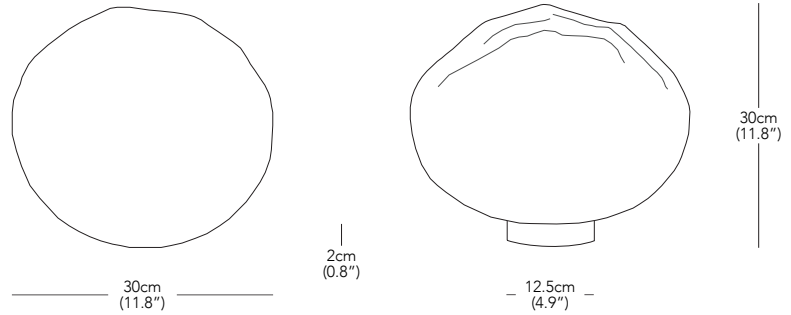

Resident

Parison Table Light

DESIGNER
Cheshire Architects / 2018

PRODUCT DESCRIPTION
Table Light

PRODUCT CODE
PAR002W - Parison Table Light, White

* Components drawn in relative scale. Refer to CAD files for accurate drawings.

MATERIALS
Glass

COLOUR
Matt White

PRODUCT ENVIRONMENT
Indoor Use Only

APPROPRIATE FOR HARD CONTRACT USE
Yes

CERTIFICATION
CE

WARRANTY
3 Years

PACKAGED DIMENSIONS
1 Box Per Light

W	D	H	Box
43 x 44 x 45cm			0.09 m³
16.9 x 17.3 x 17.7"			3.0 ft³

PACKAGED WEIGHT
5.0 kg
11.0 lbs

PRODUCT WEIGHT
3.0 kg
6.6 lbs

DIMMING
The Parison Table Light is non-dimmable as standard.

LIGHT SOURCE (UK/EU Only)
LED Bulb - E27
Voltage - 220-240V
Power Usage - 5.5W (40 equiv)
Lumens - 470lm
Colour Temperature - 2700K
CRI - 80
Average Lifespan - 15,000Hrs

(Light bulb not included for US versions)

CABLE LENGTH
280cm (110.2")

COUNTRY OF ORIGIN
Czech Republic