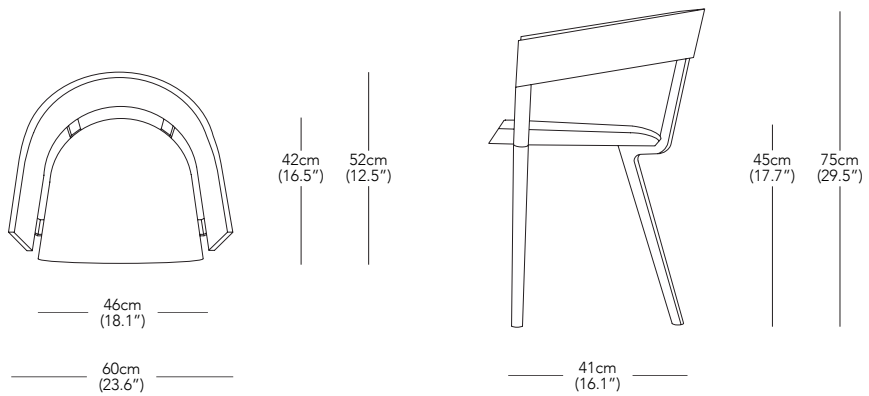

Resident

Odin Chair

DESIGNER
Jamie McLellan / 2016

PRODUCT DESCRIPTION
Dining Chair

PRODUCT CODE
ODN001B - Odin Chair, Black
ODN001N - Odin Chair, Natural
ODN001BU - Odin Chair, Black, Upholstered
ODN001NU - Odin Chair, Natural, Upholstered

* Components drawn in relative scale. Refer to CAD files for accurate drawings.

MATERIALS
Ash Veneer, Cast Aluminium, Upholstered Ply

COLOUR OPTIONS
Black Stain Ash, Black Legs
Blackheart Ash, Black Legs
Black Stain Ash, Black Upholstered Seat, Black Legs
Blackheart Ash, Black Upholstered Seat, Black Legs

PRODUCT ENVIRONMENT
Indoor Use Only

APPROPRIATE FOR HARD CONTRACT USE
Yes

WARRANTY
3 Years

PACKAGED DIMENSIONS
1 Box Per Chair

W	D	H	Box
64	59	80	0.30 m³
25.2	23.2	31.5	10.7 ft³

PACKAGED WEIGHT
9.7 kg
21.4 lbs

PRODUCT WEIGHT
9.3 kg
20.5 lbs

UPHOLSTERY OPTIONS
Maharam - Messenger
029 Onyx (standard)

PERFORMANCE
100,000 Martindale

MATERIAL COMPOSITION
78% Recycled Polyester, 15% Polyester, 7% Nylon

COUNTRY OF ORIGIN
Sweden

CUSTOMISATION
Please email sales@resident.co.nz for enquiries.