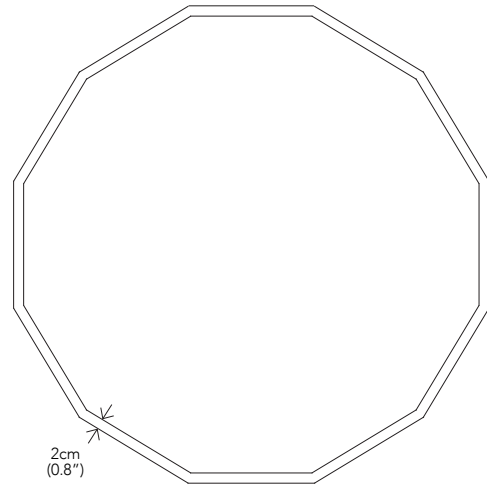

Resident

Midnight Pendant

5cm
(2")

Ø28.5cm
(11.2")

Ceiling Rose

144cm
(56.7")

2cm
(0.8")

6cm
(2.4")

144cm
(56.7")

* Components drawn in relative scale. Refer to CAD files for accurate drawings.

DESIGNER
Resident Studio / 2016

PRODUCT DESCRIPTION
Pendant Light

PRODUCT CODE
MID001A - Midnight Pendant, Aluminium
MID001B - Midnight Pendant, Black
MID001BR - Midnight Pendant, Brass

W	D	H	Box
192	x	190	0.44 m ³
75.6	x	74.8	15.5 ft ³
		4.7"	

PACKAGED WEIGHT	
Black/Aluminium	Brass
20.4 kg	30.3 kg
45.0 lbs	66.8 lbs

PRODUCT WEIGHT	
Black/Aluminium	Brass
6.6 kg	16.5 kg
14.6 lbs	36.4 lbs