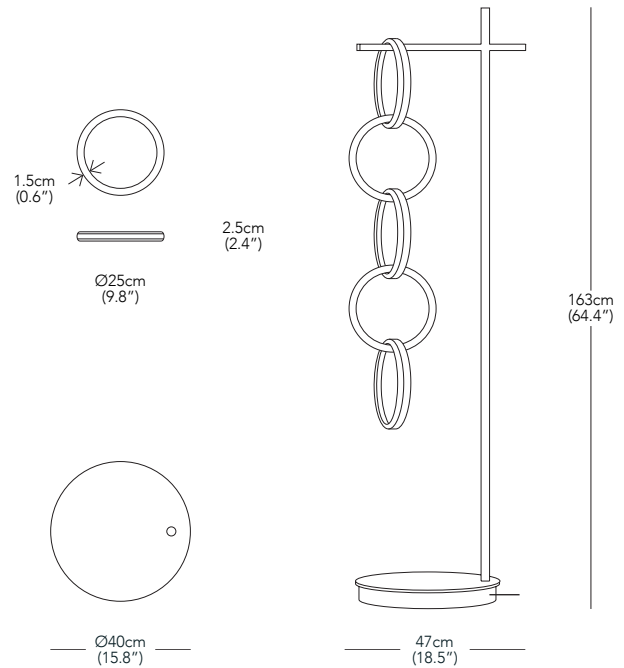

## Circus Floor Light

DESIGNER  
Resident Studio / 2018

PRODUCT DESCRIPTION  
Floor Light

PRODUCT CODE  
CIR045BR - Circus Floor Light

\* Components drawn in relative scale. Refer to CAD files for accurate drawings.

MATERIALS  
Brass, Acrylic, Steel

COLOUR  
Raw Brushed Brass With Matt Black Stand

PRODUCT ENVIRONMENT  
Indoor Use Only

APPROPRIATE FOR HARD CONTRACT USE  
Yes

CERTIFICATION  
CE

WARRANTY  
3 Years

PACKAGED DIMENSIONS  
1 Box Per Light (Crated)

W	D	H	Box		
63	x	180	x	62	0.7 m <sup>3</sup>
24.8	x	70.9	x	24.4	24.8 ft <sup>3</sup>

PACKAGED WEIGHT (Crated)  
37.0 kg  
81.6 lbs

PRODUCT WEIGHT  
22.2 kg  
48.8 lbs

DIMMING  
The Circus Floor Light is non-dimmable as standard.

LIGHT SOURCE  
Voltage - 24V  
Power Usage - 96W  
Lumens - 1520lm  
Colour Temperature - 2700K  
CRI - 95  
Average Lifespan - 50,000Hrs

CABLE LENGTH  
138cm (54.3")

COUNTRY OF ORIGIN  
New Zealand