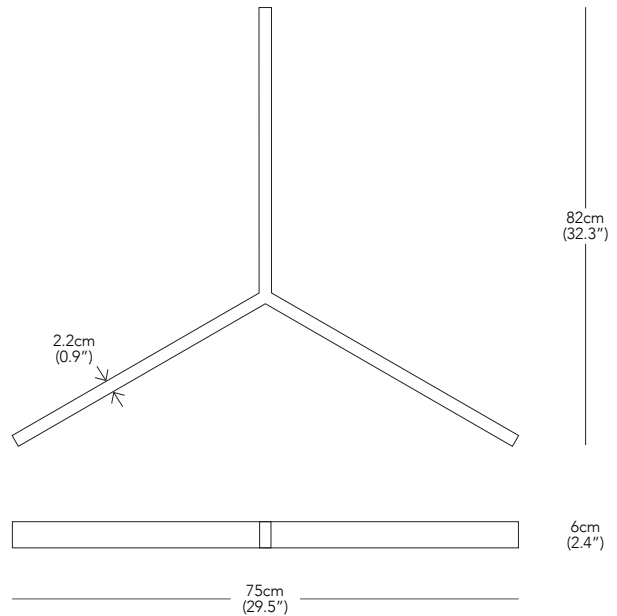

Resident

Tri Pendant

5cm
(2")

Ø20.5cm
(8.1")

Ceiling Rose

DESIGNER

Resident Studio / 2014

PRODUCT DESCRIPTION

Yes

CERTIFICATION

CE, UL, CUL

WARRANTY

3 Years

PACKAGED DIMENSIONS

1 Box Per Light

W	D	H	Box	
87	x	99	x 10cm	0.08 m ³
34.3	x	39	x 3.9"	2.9 ft ³