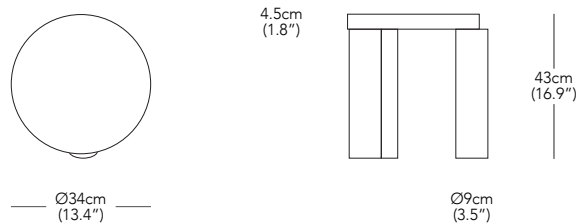

Resident

Offset Stool / Side Table

DESIGNER
Philippe Malouin / 2017

PRODUCT DESCRIPTION
Stool / Side Table

PRODUCT CODE
OFS001N - Offset Stool Natural
OFS001B - Offset Stool Black

* Components drawn in relative scale. Refer to CAD files for accurate drawings.

| W | D | H | Box |
|------|------|-----|----------------------|
| 34 | 44 | 15 | 0.02 m ³ |
| 13.4 | 17.3 | 5.9 | 0.79 ft ³ |

PACKAGED WEIGHT
8.1 kg
17.9 lbs

PRODUCT WEIGHT
7.9 kg
17.4 lbs

CUSTOMISATION
Please email sales@resident.co.nz for enquiries.