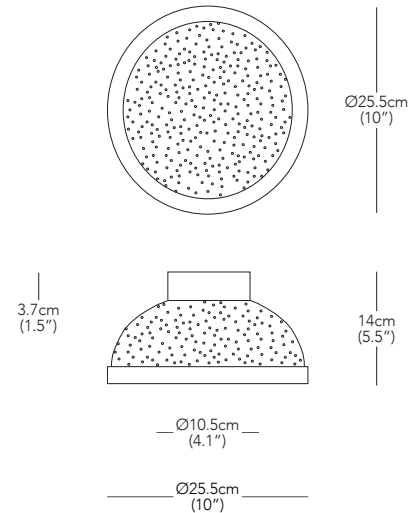

Resident

Mesh Space Wall Light

DESIGNER
Flynn Talbot / 2014

PRODUCT DESCRIPTION
Wall Light

PRODUCT CODE
MSW001 - Mesh Space Wall Light

* Components drawn in relative scale. Refer to CAD files for accurate drawings.

MATERIALS
Aluminium, Acrylic

COLOUR
Anodised Gold

PRODUCT ENVIRONMENT
Indoor Use Only

APPROPRIATE FOR HARD CONTRACT USE
Yes

CERTIFICATION
CE

WARRANTY
3 Years

PACKAGED DIMENSIONS
1 Box Per Light

| W | D | H | Box |
|------|-----|------|---------------------|
| 31.5 | x | 31.5 | 0.02 m ³ |
| 12.4 | x | 12.4 | 0.7 ft ³ |
| x | 7.7 | | |

PACKAGED WEIGHT
2.5 kg
5.5 lbs

PRODUCT WEIGHT
2.0 kg
4.4 lbs

DIMMING
The Mesh Space Wall Light is dimmable as standard and comes with a 20W 1-10V (dimmable) Driver.

LIGHT SOURCE
Voltage - 24V
Power Usage - 14W
Lumens - 1020lm
Colour Temperature - 2700K
CRI - 90
Average Lifespan - 50,000Hrs