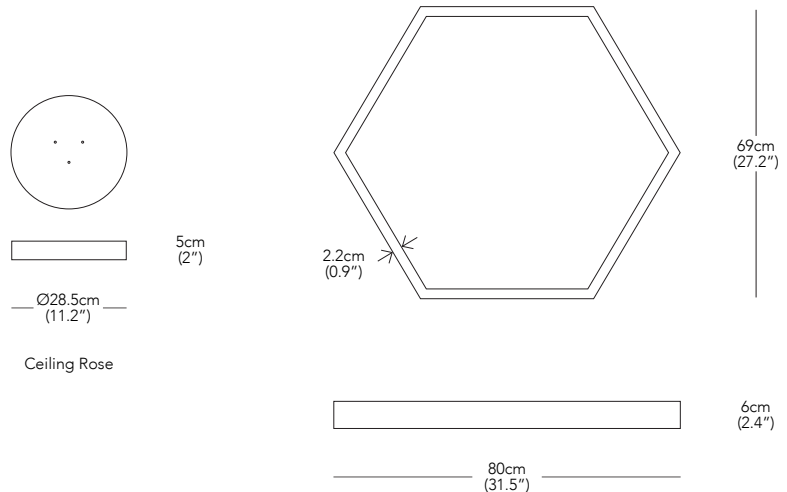

Resident

Hex 750 Pendant

DESIGNER
Resident Studio / 2014

PRODUCT DESCRIPTION
Pendant Light

PRODUCT CODE
HEX002A - Hex 750 Pendant, Aluminium
HEX002B - Hex 750 Pendant, Black
HEX002BR - Hex 750 Pendant, Brass

* Components drawn in relative scale. Refer to CAD files for accurate drawings.

MATERIALS
Aluminium or Brass, Acrylic

COLOUR OPTIONS
Brushed Aluminium
Brushed Brass
Matt Black

PRODUCT ENVIRONMENT
Indoor Use Only

APPROPRIATE FOR HARD CONTRACT USE
Yes

CERTIFICATION
CE, UL, CUL

WARRANTY
3 Years

PACKAGED DIMENSIONS
1 Box Per Light

W	D	H	Box
87	99	10	0.09 m³
34.3	39	3.9	3.18 ft³

Aluminium/Black	Brass
7.0 kg	9.4 kg
15.4 lbs	20.7 lbs

Aluminium/Black	Brass
4.1 kg	6.0 kg
0.9 lbs	13.2 lbs

DIMMING
The Hex 750 Pendant is non-dimmable as standard and comes with a 100W (non-dimmable) Driver. The dimming options below are an additional purchase.

Compatible with the standard driver:
DIM001 - Dimmer with Remote
DIM002 - Dimmer with Wall Switch

Dimmable drivers replacing the standard driver:
DC Dimming:
DRI07 - 90W 0-10V Dimmable Driver
Universal Ac, Triac And Trailing Edge Dimming:
DRI10 - 100W Phasecut Dimmable Driver (EU)
DRI12 - 100W Phasecut Dimmable Driver (US)
Dali Systems:
DRI13 - 75W Dimmable Dali Driver

LIGHT SOURCE
Voltage - 24V
Power Usage - 58W
Lumens - 3543lm
Colour Temperature - 2700K
CRI - 95
Average Lifespan - 50,000Hrs

CEILING ROSE
Matt Black Aluminium

CABLE LENGTH
Min 30cm (12") - Max 200cm (78")

COUNTRY OF ORIGIN
New Zealand