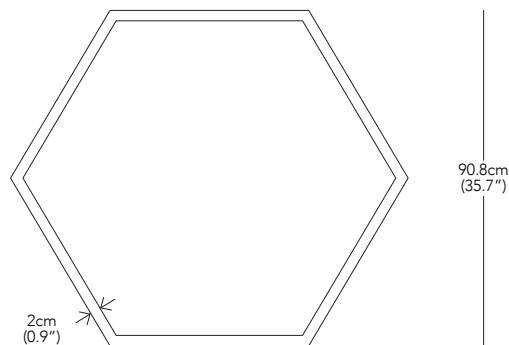

## Hex 1000 Pendant

Ø28.5cm  
(11.2")

Ceiling Rose

5cm  
(2")

DESIGNER  
Resident Studio / 2020

PRODUCT DESCRIPTION  
Pendant Light

PRODUCT CODE  
HEX003A - Hex 1000 Pendant, Aluminium  
HEX003B - Hex 1000 Pendant, Black  
HEX003BR - Hex 1000 Pendant, Brass  
HEX003W - Hex 1000 Pendant, White

APPROPRIATE FOR HARD CONTRACT USE  
Yes

CERTIFICATION  
CE

WARRANTY  
3 Years

PACKAGED DIMENSIONS  
1 Box Per Light

W	D	H	Box		
114	x	122	x	11cm	0.15 m <sup>3</sup>
44.9	x	48.1	x	4.3"	5.2 ft <sup>3</sup>

PACKAGED WEIGHT	Brass
White/Black/Aluminium	12.5 kg
	27.6 lbs
	16.0 kg
	35.3 lbs