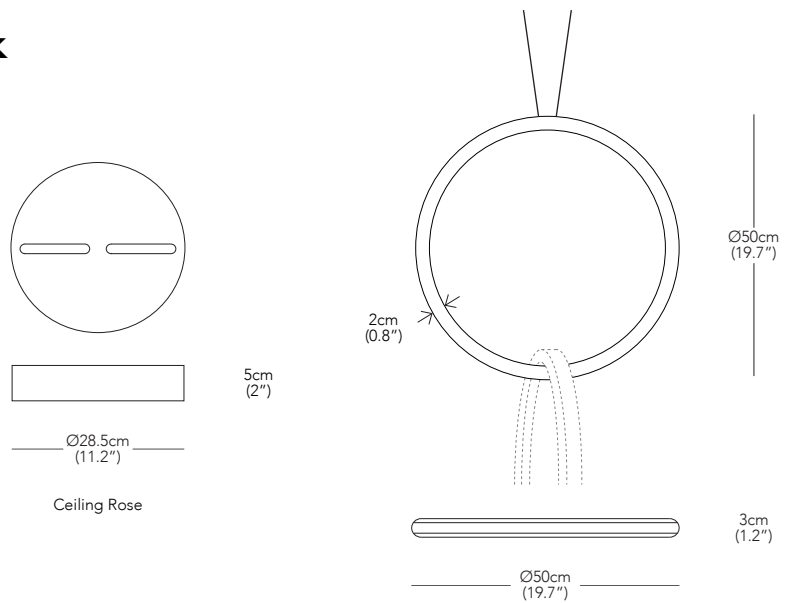

Resident

Circus 500 Pendant - Black

DESIGNER

Resident Studio / 2021

PRODUCT DESCRIPTION

Pendant Light

PRODUCT CODE

CIR022B - Circus 500 Pendant, Black, 2 Rings

CIR023B - Circus 500 Pendant, Black, 3 Rings

CIR024B - Circus 500 Pendant, Black, 4 Rings

CIR025B - Circus 500 Pendant, Black, 5 Rings

CIR026B - Circus 500 Pendant, Black, 6 Rings

* Components drawn in relative scale. Refer to CAD files for accurate drawings.

W	D	H	
55	62	9.5cm	2 Rings
			0.03 m ³
21.7	24.4	3.7"	1.06 ft ³
W	D	H	
55	62	57cm	6 Rings
			0.19 m ³
21.7	24.4	22.4"	6.71 ft ³

PACKAGED WEIGHT

2 Rings	6 Rings
8.1 kg	14.4 kg
17.9 lbs	31.8 lbs

PRODUCT WEIGHT