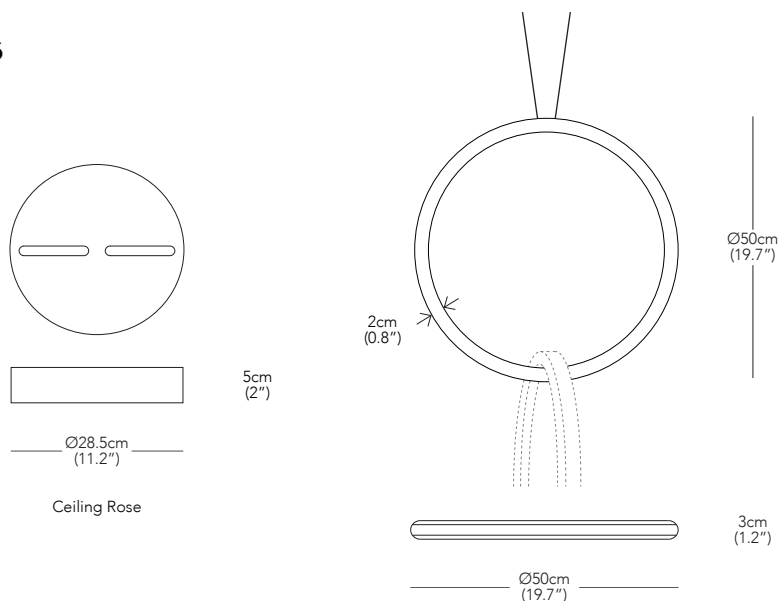

Lumens - 4608lm Per Ring

Colour Temperature - 3000K

CRI - 95

Average Lifespan - 50,000Hrs

CEILING ROSE

Matt Black Aluminium

CABLE LENGTH

Min 30cm (12") - Max 500cm (196.9")

COUNTRY OF ORIGIN

New Zealand

Resident

Circus 500 Pendant - Brass

DESIGNER
Resident Studio / 2017

PRODUCT DESCRIPTION
Pendant Light

PRODUCT CODE

CIR022BR - Circus 500 Pendant, Brass, 2 Rings
CIR023BR - Circus 500 Pendant, Brass, 3 Rings
CIR024BR - Circus 500 Pendant, Brass, 4 Rings
CIR025BR - Circus 500 Pendant, Brass, 5 Rings
CIR026BR - Circus 500 Pendant, Brass, 6 Rings