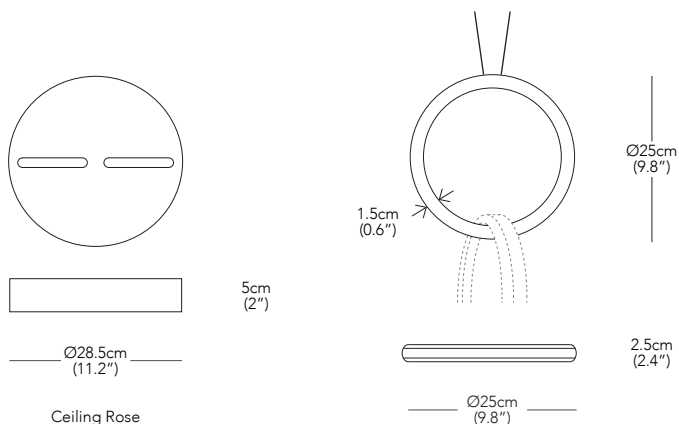

Resident

Circus 250 Pendant - Black

DESIGNER
Resident Studio / 2021

PRODUCT DESCRIPTION
Pendant Light

PRODUCT CODE

CIR012B - Circus 250 Pendant, Black, 2 Rings
CIR013B - Circus 250 Pendant, Black, 3 Rings
CIR014B - Circus 250 Pendant, Black, 4 Rings
CIR015B - Circus 250 Pendant, Black, 5 Rings
CIR016B - Circus 250 Pendant, Black, 6 Rings

CIR017B - Circus 250 Pendant, Black, 7 Rings
CIR018B - Circus 250 Pendant, Black, 8 Rings
CIR019B - Circus 250 Pendant, Black, 9 Rings
CIR020B - Circus 250 Pendant, Black, 10 Rings
CIR021B - Circus 250 Pendant, Black, 11 Rings

* Components drawn in relative scale. Refer to CAD files for accurate drawings.

MATERIALS

Aluminium, Acrylic

COLOUR

Matt Black

PRODUCT ENVIRONMENT

Indoor Use Only

APPROPRIATE FOR HARD CONTRACT USE

Yes

CERTIFICATION

CE

WARRANTY

3 Years

PACKAGED DIMENSIONS

1 Box Per Light

W	D	H	
55	62	19	2 Rings
21.7	24.4	7.5	0.06 m³
21.7	24.4	7.5	2.12 ft³
W	D	H	
55	62	108.5	11 Rings
21.7	24.4	42.7	0.37 m³
21.7	24.4	42.7	13.1 ft³

PACKAGED WEIGHT

2 Rings	11 Rings
5.3 kg	11.0 kg
11.7 lbs	24.3 lbs

PRODUCT WEIGHT

2 Rings	11 Rings
2.7 kg	5.4 kg
6.0 lbs	11.9 lbs

DIMMING

The Circus 250 Pendant is dimmable as standard and comes with a Phase Cut Dimmable Driver. The dimming options below are an additional purchase.

Compatible with the standard driver:

DIM002 - Dimmer with Wall Switch

Dimmable drivers replacing the standard driver:

DC Dimming:

DRI06 - 60W 0-10V Dimmable Driver (≤3 Rings)

DRI07 - 90W 0-10V Dimmable Driver (≤4 Rings)

DRI08 - 120W 0-10V Dimmable Driver (≤6 Rings)

Universal Ac, Triac And Trailing Edge Dimming:

DRI17 - 240W Phasecut Dimmable Driver (EU) (≤11 Rings)

DRI18 - 240W Phasecut Dimmable Driver (US) (≤11 Rings)

Dali Systems:

DRI13 - 75W Dimmable Dali Driver (≤3 Rings)

DRI14 - 150W Dimmable Dali Driver (≤7 Rings)

LIGHT SOURCE

Voltage - 24V

Power Usage - 19.2W Per Ring

Lumens - 2304lm Per Ring

Colour Temperature - 3000K

CRI - 95

Average Lifespan - 50,000Hrs

CEILING ROSE

Matt Black Aluminium

CABLE LENGTH

Min 30cm (12") - Max 500cm (196.9")

COUNTRY OF ORIGIN

New Zealand