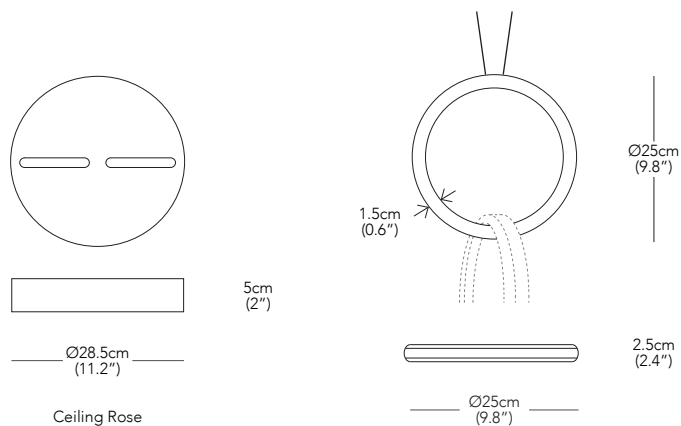

Resident

Circus 250 Pendant - Brass

DESIGNER
Resident Studio / 2018

PRODUCT DESCRIPTION
Pendant Light

PRODUCT CODE

CIR012BR - Circus 250 Pendant, Brass, 2 Rings
CIR013BR - Circus 250 Pendant, Brass, 3 Rings
CIR014BR - Circus 250 Pendant, Brass, 4 Rings
CIR015BR - Circus 250 Pendant, Brass, 5 Rings
CIR016BR - Circus 250 Pendant, Brass, 6 Rings

CIR017BR - Circus 250 Pendant, Brass, 7 Rings
CIR018BR - Circus 250 Pendant, Brass, 8 Rings
CIR019BR - Circus 250 Pendant, Brass, 9 Rings
CIR020BR - Circus 250 Pendant, Brass, 10 Rings
CIR021BR - Circus 250 Pendant, Brass, 11 Rings

* Components drawn in relative scale. Refer to CAD files for accurate drawings.

MATERIALS
Brass, Acrylic

COLOUR
Raw Brushed Brass

PRODUCT ENVIRONMENT
Indoor Use Only

APPROPRIATE FOR HARD CONTRACT USE
Yes

CERTIFICATION
CE

WARRANTY
3 Years

PACKAGED DIMENSIONS
1 Box Per Light

W	D	H	
55	62	19	2 Rings
21.7	24.4	7.5	0.06 m³
			2.12 ft³
W	D	H	
55	62	108.5	11 Rings
21.7	24.4	42.7	0.37 m³
			13.1 ft³

PACKAGED WEIGHT	
2 Rings	11 Rings
6.1 kg	15.4 kg
13.5 lbs	34.0 lbs

PRODUCT WEIGHT	
2 Rings	11 Rings
3.5 kg	9.8 kg
7.7 lbs	21.6 lbs

DIMMING

The Circus 250 Pendant is dimmable as standard and comes with a Phase Cut Dimmable Driver. The dimming options below are an additional purchase.

Compatible with the standard driver:
DIM002 - Dimmer with Wall Switch

Dimmable drivers replacing the standard driver:

DC Dimming:

DRI06 - 60W 0-10V Dimmable Driver (≤3 Rings)

DRI07 - 90W 0-10V Dimmable Driver (≤4 Rings)

DRI08 - 120W 0-10V Dimmable Driver (≤6 Rings)

Universal Ac, Triac And Trailing Edge Dimming:

DRI17 - 240W Phasecut Dimmable Driver (EU) (≤11 Rings)

DRI18 - 240W Phasecut Dimmable Driver (US) (≤11 Rings)

Dali Systems:

DRI13 - 75W Dimmable Dali Driver (≤3 Rings)

DRI14 - 150W Dimmable Dali Driver (≤7 Rings)

LIGHT SOURCE

Voltage - 24V

Power Usage - 19.2W Per Ring

Lumens - 2304lm Per Ring

Colour Temperature - 3000K

CRI - 95

Average Lifespan - 50,000Hrs

CEILING ROSE

Matt Black Aluminium

CABLE LENGTH

Min 30cm (12") - Max 500cm (196.9")

COUNTRY OF ORIGIN

New Zealand