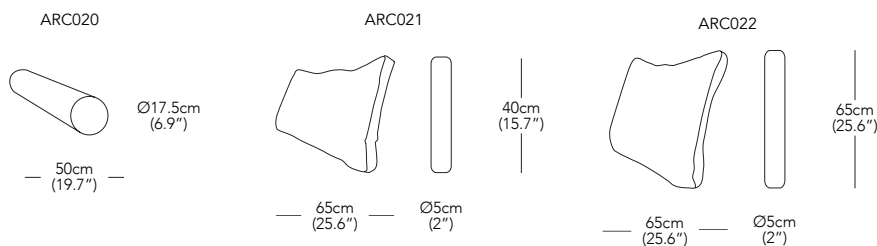

PRODUCT CODE

ARC020 - Arcade Bolster Cushion
ARC021 - Arcade Small Feather Cushion
ARC022 - Arcade Large Feather Cushion