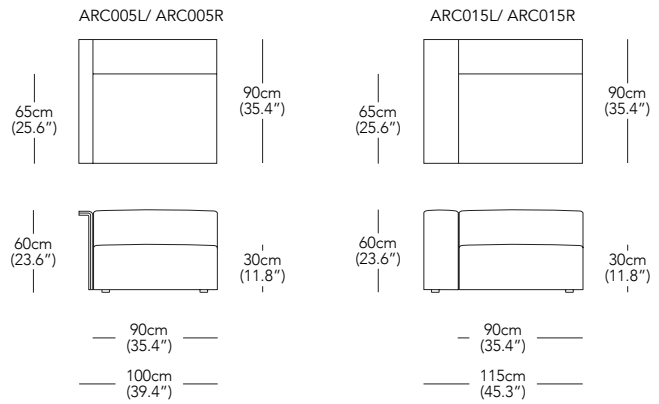

PRODUCT DESCRIPTION
Upholstered Sofa - Ends

PRODUCT CODE
ARC005L - Arcade Single Seater Narrow Arm Left
ARC005R - Arcade Single Seater Narrow Arm Right
ARC015L - Arcade Single Seater Wide Arm Left
ARC015R - Arcade Single Seater Wide Arm Right

PRODUCT DESCRIPTION
Upholstered Sofa - Chaise

PRODUCT CODE
ARC006L - Arcade Standard Width Chaise Narrow Arm Left
ARC006R - Arcade Standard Width Chaise Narrow Arm Right
ARC016L - Arcade Wide Width Chaise Wide Arm Left
ARC016R - Arcade Wide Width Chaise Wide Arm Right

UPHOLSTERY USAGE

	Fabric	Leather
ARC001	2.5 m, 2.7 yd	4.3 m ² , 45.9 ft ²
ARC002	4.0 m, 4.4 yd	6.8 m ² , 73.4 ft ²
ARC003	4.0 m, 4.4 yd	6.8 m ² , 73.4 ft ²
ARC004	6.5 m, 7.1 yd	11.1 m ² , 119.3 ft ²
ARC005L/R	5.0 m, 5.5 yd	8.5 m ² , 91.8 ft ²
ARC006L/R	6.0 m, 6.6 yd	10.2 m ² , 110.2 ft ²
ARC007L/R	6.5 m, 7.1 yd	11.1 m ² , 119.3 ft ²
ARC015L/R	6.8 m, 7.4 yd	11.6 m ² , 124.8 ft ²
ARC016L/R	7.8 m, 8.5 yd	13.3 m ² , 143.2 ft ²
ARC017L/R	8.5 m, 9.3 yd	14.5 m ² , 156.1 ft ²
ARC020	0.8 m, 0.9 yd	1.4 m ² , 14.7 ft ²
ARC021	0.5 m, 0.6 yd	0.9 m ² , 9.2 ft ²
ARC022	0.7 m, 0.8 yd	1.2 m ² , 12.9 ft ²