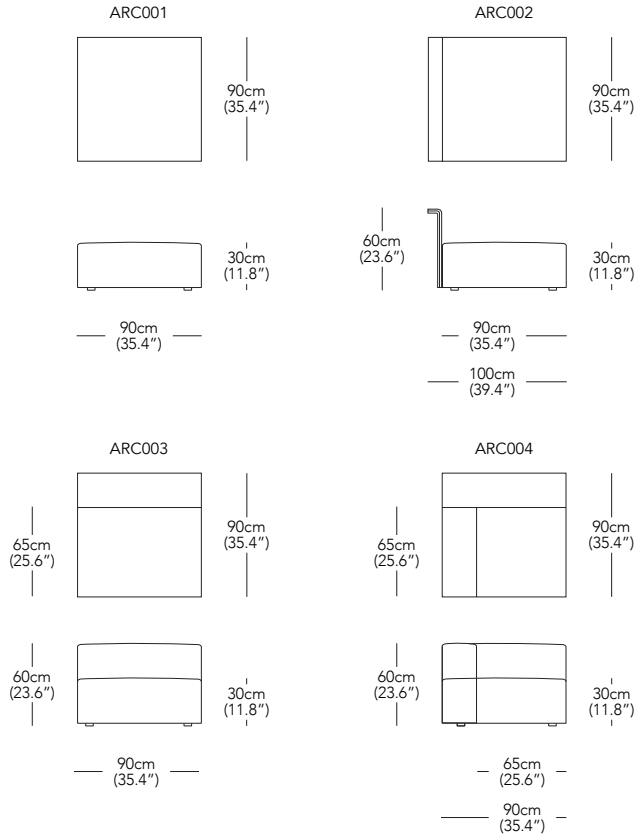

PRODUCT DESCRIPTION
Upholstered Sofa - Ends

PRODUCT CODE
ARC005L - Arcade Single Seater Narrow Arm Left
ARC005R - Arcade Single Seater Narrow Arm Right
ARC015L - Arcade Single Seater Wide Arm Left
ARC015R - Arcade Single Seater Wide Arm Right

PRODUCT DESCRIPTION
Upholstered Sofa - Chaise

PRODUCT CODE
ARC006L - Arcade Standard Width Chaise Narrow Arm Left
ARC006R - Arcade Standard Width Chaise Narrow Arm Right
ARC016L - Arcade Wide Width Chaise Wide Arm Left
ARC016R - Arcade Wide Width Chaise Wide Arm Right

Resident

Arcade Sofa

PRODUCT CODE

ARC007L - Arcade Wide Width Chaise Narrow Arm Left
 ARC007R - Arcade Wide Width Chaise Narrow Arm Right

ARC017L - Arcade Wide Width Chaise Wide Arm Left
 ARC017R - Arcade Wide Width Chaise Wide Arm Right

UPHOLSTERY USAGE

	Fabric	Leather
ARC001	2.5 m, 2.7 yd	4.3 m ² , 45.9 ft ²
ARC002	4.0 m, 4.4 yd	6.8 m ² , 73.4 ft ²
ARC003	4.0 m, 4.4 yd	6.8 m ² , 73.4 ft ²
ARC004	6.5 m, 7.1 yd	11.1 m ² , 119.3 ft ²
ARC005L/R	5.0 m, 5.5 yd	8.5 m ² , 91.8 ft ²
ARC006L/R	6.0 m, 6.6 yd	10.2 m ² , 110.2 ft ²
ARC007L/R	6.5 m, 7.1 yd	11.1 m ² , 119.3 ft ²
ARC015L/R	6.8 m, 7.4 yd	11.6 m ² , 124.8 ft ²
ARC016L/R	7.8 m, 8.5 yd	13.3 m ² , 143.2 ft ²
ARC017L/R	8.5 m, 9.3 yd	14.5 m ² , 156.1 ft ²
ARC020	0.8 m, 0.9 yd	1.4 m ² , 14.7 ft ²
ARC021	0.5 m, 0.6 yd	0.9 m ² , 9.2 ft ²
ARC022	0.7 m, 0.8 yd	1.2 m ² , 12.9 ft ²