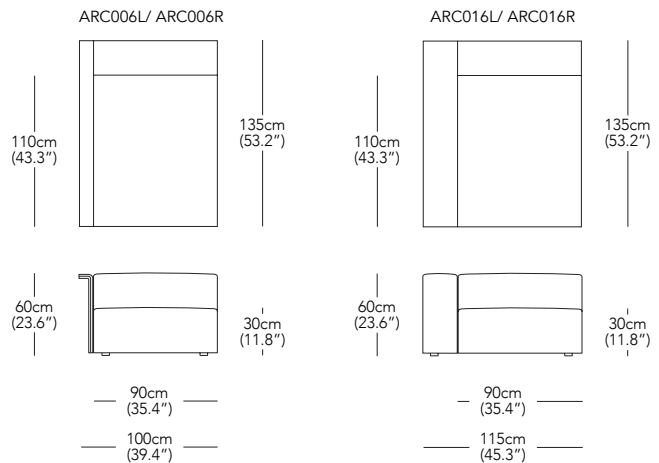

PRODUCT DESCRIPTION
Upholstered Sofa - Ends

PRODUCT CODE
ARC005L - Arcade Single Seater Narrow Arm Left
ARC005R - Arcade Single Seater Narrow Arm Right
ARC015L - Arcade Single Seater Wide Arm Left
ARC015R - Arcade Single Seater Wide Arm Right

PRODUCT DESCRIPTION
Upholstered Sofa - Chaise

PRODUCT CODE
ARC006L - Arcade Standard Width Chaise Narrow Arm Left
ARC006R - Arcade Standard Width Chaise Narrow Arm Right
ARC016L - Arcade Wide Width Chaise Wide Arm Left
ARC016R - Arcade Wide Width Chaise Wide Arm Right

UPHOLSTERY USAGE

	Fabric	Leather
ARC001	2.5 m, 2.7 yd	4.3 m ² , 45.9 ft ²
ARC002	4.0 m, 4.4 yd	6.8 m ² , 73.4 ft ²
ARC003	4.0 m, 4.4 yd	6.8 m ² , 73.4 ft ²
ARC004	6.5 m, 7.1 yd	11.1 m ² , 119.3 ft ²
ARC005L/R	5.0 m, 5.5 yd	8.5 m ² , 91.8 ft ²
ARC006L/R	6.0 m, 6.6 yd	10.2 m ² , 110.2 ft ²
ARC007L/R	6.5 m, 7.1 yd	11.1 m ² , 119.3 ft ²
ARC015L/R	6.8 m, 7.4 yd	11.6 m ² , 124.8 ft ²
ARC016L/R	7.8 m, 8.5 yd	13.3 m ² , 143.2 ft ²
ARC017L/R	8.5 m, 9.3 yd	14.5 m ² , 156.1 ft ²
ARC020	0.8 m, 0.9 yd	1.4 m ² , 14.7 ft ²
ARC021	0.5 m, 0.6 yd	0.9 m ² , 9.2 ft ²
ARC022	0.7 m, 0.8 yd	1.2 m ² , 12.9 ft ²