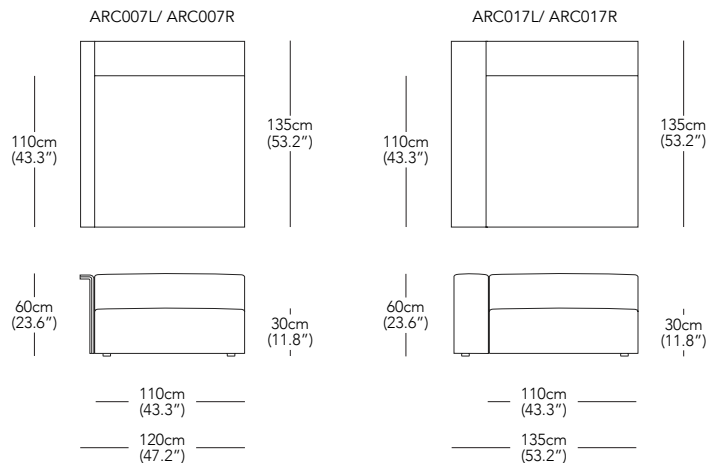

PRODUCT DESCRIPTION
Upholstered Sofa - Ends

PRODUCT CODE
ARC005L - Arcade Single Seater Narrow Arm Left
ARC005R - Arcade Single Seater Narrow Arm Right
ARC015L - Arcade Single Seater Wide Arm Left
ARC015R - Arcade Single Seater Wide Arm Right

PRODUCT DESCRIPTION
Upholstered Sofa - Chaise

PRODUCT CODE
ARC006L - Arcade Standard Width Chaise Narrow Arm Left
ARC006R - Arcade Standard Width Chaise Narrow Arm Right
ARC016L - Arcade Wide Width Chaise Wide Arm Left
ARC016R - Arcade Wide Width Chaise Wide Arm Right

Resident

Arcade Sofa

PRODUCT CODE

ARC007L - Arcade Wide Width Chaise Narrow Arm Left
 ARC007R - Arcade Wide Width Chaise Narrow Arm Right

ARC017L - Arcade Wide Width Chaise Wide Arm Left
 ARC017R - Arcade Wide Width Chaise Wide Arm Right

UPHOLSTERY USAGE

	Fabric	Leather
ARC001	2.5 m, 2.7 yd	4.3 m ² , 45.9 ft ²
ARC002	4.0 m, 4.4 yd	6.8 m ² , 73.4 ft ²
ARC003	4.0 m, 4.4 yd	6.8 m ² , 73.4 ft ²
ARC004	6.5 m, 7.1 yd	11.1 m ² , 119.3 ft ²
ARC005L/R	5.0 m, 5.5 yd	8.5 m ² , 91.8 ft ²
ARC006L/R	6.0 m, 6.6 yd	10.2 m ² , 110.2 ft ²
ARC007L/R	6.5 m, 7.1 yd	11.1 m ² , 119.3 ft ²
ARC015L/R	6.8 m, 7.4 yd	11.6 m ² , 124.8 ft ²
ARC016L/R	7.8 m, 8.5 yd	13.3 m ² , 143.2 ft ²
ARC017L/R	8.5 m, 9.3 yd	14.5 m ² , 156.1 ft ²
ARC020	0.8 m, 0.9 yd	1.4 m ² , 14.7 ft ²
ARC021	0.5 m, 0.6 yd	0.9 m ² , 9.2 ft ²
ARC022	0.7 m, 0.8 yd	1.2 m ² , 12.9 ft ²