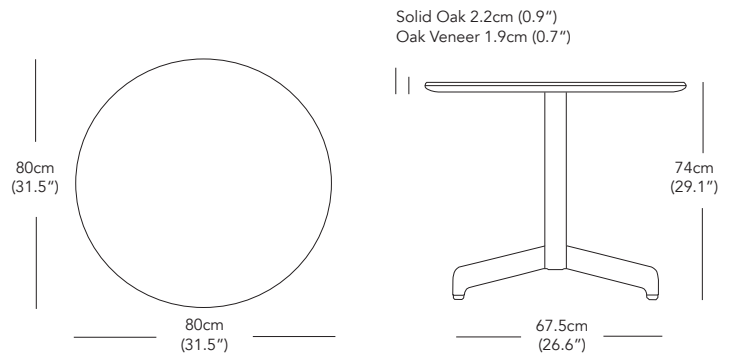

Resident

Jiro Bistro Table - Round

Designer- John Tree / 2020

PRODUCT DESCRIPTION

Bistro Table

PRODUCT CODE

JIR005WSN - Jiro Bistro Table, White Base, Round Natural Solid Oak Top
JIR005WSB - Jiro Bistro Table, White Base, Round Black Solid Oak Top
JIR005BSN - Jiro Bistro Table, Black Base, Round Natural Solid Oak Top
JIR005BSB - Jiro Bistro Table, Black Base, Round Black Solid Oak Top

JIR005WVN - Jiro Bistro Table, White Base, Round Natural Veneer Top
JIR005WVB - Jiro Bistro Table, White Base, Round Black Veneer Top
JIR005BVN - Jiro Bistro Table, Black Base, Round Natural Veneer Top
JIR005BVB - Jiro Bistro Table, Black Base, Round Black Veneer Top

MATERIALS

Solid Oak, Oak Veneer, Cast Aluminium

COLOUR OPTIONS

Natural Oak Top, White Base and Stem
Black Oak Top, White Base and Stem
Natural Oak Top, Black Base and Stem
Black Oak Top, Black Base and Stem

Natural Veneer Top, White Base and Stem
Black Veneer Top, White Base and Stem
Natural Veneer Top, Black Base and Stem
Black Veneer Top, Black Base and Stem

PRODUCT ENVIRONMENT

Indoor Use Only

APPROPRIATE FOR HARD CONTRACT USE

Yes

WARRANTY

3 Years

www.resident.co.nz/downloads

www.resident.co.nz/assistance

PACKAGED DIMENSIONS

3 boxes per table

W	D	H	
90	90	13cm	Box 1 (top)
35.4	35.4	5.1"	0.11 m³
			3.72 ft³
W	D	H	
70	70	10cm	Box 2 (stem)
27.6	27.6	3.9 "	0.05 m³
			1.77 ft³
W	D	H	
50	50	10cm	Box 3 (base)
19.7	19.7	3.9 "	0.03 m³
			0.88 ft³

PACKAGED WEIGHT

Box 1 - 11 kg, 13.2 lbs

Box 2 - 2.3 kg, 5.1 lbs

Box 3 - 5.5 kg, 12.1 lbs

PRODUCT WEIGHT

16 kg

24.3 lbs

CUSTOMISATION

Please email sales@resident.co.nz for enquiries