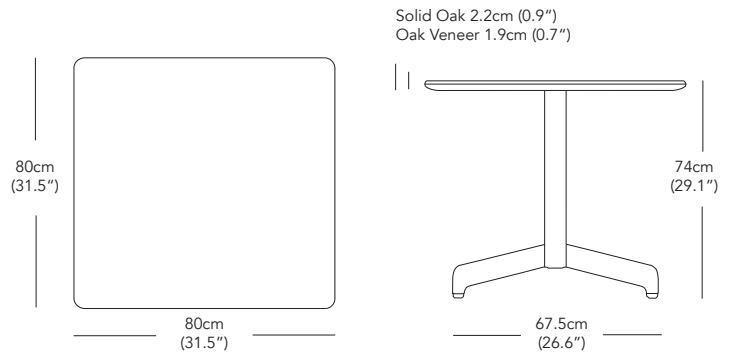

Resident

Jiro Bistro Table - Square

Designer- John Tree / 2020

PRODUCT DESCRIPTION

Bistro Table

PRODUCT CODE

JIR006WSN - Jiro Bistro Table, White Base, Square Natural Solid Oak Top
JIR006WSB - Jiro Bistro Table, White Base, Square Black Solid Oak Top
JIR006BSN - Jiro Bistro Table, Black Base, Square Natural Solid Oak Top
JIR005BSB - Jiro Bistro Table, Black Base, Square Black Solid Oak Top

JIR006WVN - Jiro Bistro Table, White Base, Square Natural Veneer Top
JIR006WVB - Jiro Bistro Table, White Base, Square Black Veneer Top
JIR006BVN - Jiro Bistro Table, Black Base, Square Natural Veneer Top
JIR006BVB - Jiro Bistro Table, Black Base, Square Black Veneer Top

MATERIALS

Solid Oak, Oak Veneer, Cast Aluminium

COLOUR OPTIONS

Natural Oak Top, White Base and Stem

Black Oak Top, White Base and Stem

Natural Oak Top, Black Base and Stem

Black Oak Top, Black Base and Stem

Natural Veneer Top, White Base and Stem

Black Veneer Top, White Base and Stem

Natural Veneer Top, Black Base and Stem

Black Veneer Top, Black Base and Stem

PRODUCT ENVIRONMENT

Indoor Use Only

APPROPRIATE FOR HARD CONTRACT USE

Yes

WARRANTY

3 Years

www.resident.co.nz/downloads

www.resident.co.nz/assistance

PACKAGED DIMENSIONS

3 boxes per table

W	D	H	Box 1 (top)
90	90	13cm	0.11 m³
35.4	35.4	5.1"	3.72 ft³
W	D	H	Box 2 (stem)
70	70	10cm	0.05 m³
27.6	27.6	3.9 "	1.77 ft³
W	D	H	Box 3 (base)
50	50	10cm	0.03 m³
19.7	19.7	3.9 "	0.88 ft³

PACKAGED WEIGHT

Box 1 - 14 kg, 30.9 lbs

Box 2 - 2.3 kg, 5.1 lbs

Box 3 - 5.5 kg, 12.1 lbs

PRODUCT WEIGHT

20 kg

44.1 lbs

CUSTOMISATION

Please email sales@resident.co.nz for enquiries