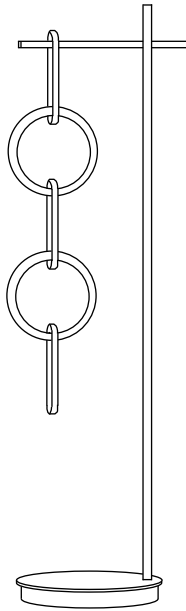

Prd

Circus Floor Light

Designer- Resident Studio / Year 2018

The Circus Floor Light is a unique presentation of interlinking rings, inspired by the jewellery stands that would typically adorn a woman's makeup table.

Handmade in New Zealand and designed by Resident Studio, each Circus ring projects an elegantly diffused warm LED light-source outwards around a 360 degree plane. Circus is a remarkable decorative floor lamp with a small footprint, making it ideal for both commercial and residential applications.

Resident

Resident Headquarters
61 Upper Queen Street
Newton Auckland New Zealand
Ph +64 9 601 9241
www.resident.co.nz

Prd

Circus Ring

250mm (9.8")

16.4mm (0.64")

250mm (9.8")

Floor Light

Materials

Brushed Brass

Colour Options

Frame - Brushed Brass

Cable - Black

Stand and Base - Matt Black

Cable Length

2500mm (118")