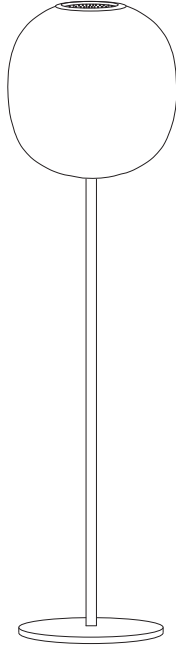

Prd

Bloom Floor Lamp

Designer- Tim Rundle / Year 2019

The Bloom Pendants' superelliptical form is inspired by the gentle dynamic flow of paper lanterns. Its glorious lit effect is the result of transparency and light. Two contrasting materials – a finely perforated mesh core and frosted blown glass, combine to project a soft focus texture onto the inside of the shade. At the same time, an unobstructed pool of light is projected downwards onto objects below. Blooms distinct character is evident both in its on and off state, creating a versatile, value for money Pendant lamp.

Resident

Resident Headquarters
61 Upper Queen Street
Newton Auckland New Zealand
Ph +64 9 601 9241
www.resident.co.nz

1400mm (55.1")

280mm (11")

Product Description

Floor Light

Product Code

BLM007 - Bloom Floor Light White

BLM008 - Bloom Floor Light Black

Materials

Glass / Stainless Steel

Colour Options

Shade - Frosted White Glass

Diffuser - Nickel Plated

Cable - Black

Base and Stand - Matt Black

Shade - Frosted Black Glass

Diffuser - Matt Black

Cable - Black

Base and Stand - Matt Black

Cable Length

3000mm

Bulb Specs

Voltage - 110 - 240V