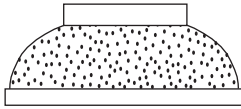

Prd

Wall light

140mm (5.51")

∅ 252mm (9.92")

Product Description

Wall Light

Product Code

MSW001

Materials

Aluminium

Colour Options

Frame - Anodised Gold

Bulb Specs

Voltage - 24V

Power Usage - 14W

Lumens - 1020

Colour Temperature - 2700K

CRI - 80

Average Life Span - 50,000 Hours

Dimming Options

Comes as standard with a 1-10V dimmable driver

Packaging Dimensions

W 31 x D 31 x H 20 cm

W 12.2 x D 12.2 x H 7.8 inch

CBM - 0.02 / CBF - 0.68

Packaging Weight

2kg / 4.4 lbs

Certification

CE. Can be UL certified upon request

Warranty

3 Years

Resident

Resident Headquarters
61 Upper Queen Street
Newton Auckland New Zealand
Ph +64 9 601 9241
www.resident.co.nz