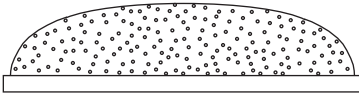

Prd

Mesh Space Pendant

Designer- Flynn Talbot/ Year 2015

The Mesh Space Pendant is constructed around a seamless floating halo of LED light. It hangs horizontally with a very thin profile and projects a strong and consistent hue onto surfaces below. The lamp is powered through ultra thin suspension wires, gifting the piece lightness and transparency.

Resident

Resident Headquarters
61 Upper Queen Street
Newton Auckland New Zealand
Ph +64 9 601 9241
www.resident.co.nz

Ceiling Rose

45mm (1.77")

205mm (8.07")

Pendant Shade

130mm (5.11")

∅ 600mm (23.62")