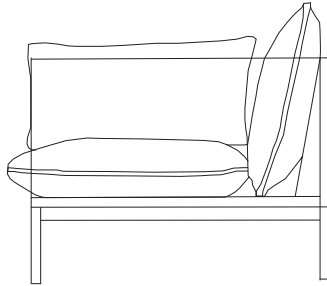

Floor to seat 400mm (15.7")

660mm (25.9")

810mm (31.9")