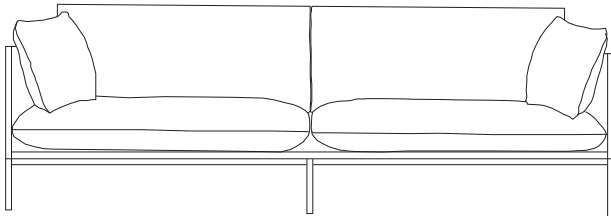

# Carousel Sofa Low Back

**Designer- Cameron Foggo/ Year 2018**

The Carousel sofa blurs the barriers between residential and commercial furniture, conveniently available in low, mid and high back - dependant on the level of privacy required. Although masculine in appearance Carousel is softened by generously sized cushions and sits upon an elegantly refined blackened steel frame, multifunctional, elegant & timeless, quality's evocative of great mid century design.

2200mm (86.6")

**Product Description**  
Multifunctional Sofa

**Product Code**  
CAR001

**Materials**  
Multi density feather and foam system  
Timber and Steel frame

**Upholstery Options**  
Category one- Revision by Resident  
Category two- Meld by Maharam  
Linara by Romo  
Category three- Ascona by Pelle Leather  
Fabric usage 15m (16.4 yards) per sofa  
Leather usage 26m (28.4 yards) per sofa