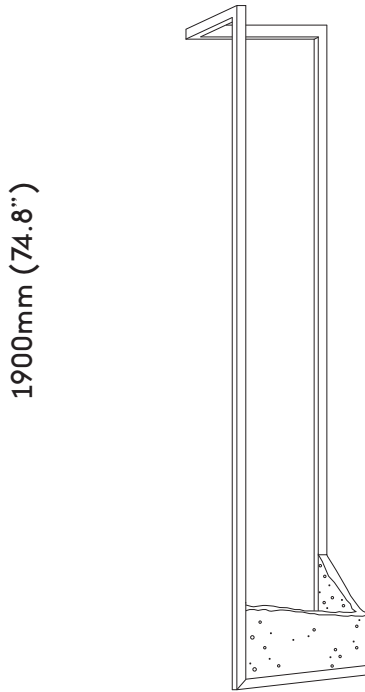

Floor Light

Product Description

Floor Light

Product Code

FOU001 - Foundry Floor Light

Materials

Cast Bronze, Aluminium

Colour Options

Frame Colour - Matt Black

Cable Colour - Black

Light Source

Voltage - 24V

Colour Temperature - 2800K

Packaging Dimensions

W 227.4 x D 45.4 x H 41.7 cm

W 89.5 x D 17.9 x H 16.4 inch

CBM - 0.43 /CBF - 15.2

Packaging Weight

43.7 kg/ 96.3 lbs

Certification

CE

Warranty

3 Years

Resident

Resident Headquarters
61 Upper Queen Street
Newton Auckland New Zealand
Ph +64 9 601 9241
www.resident.co.nz