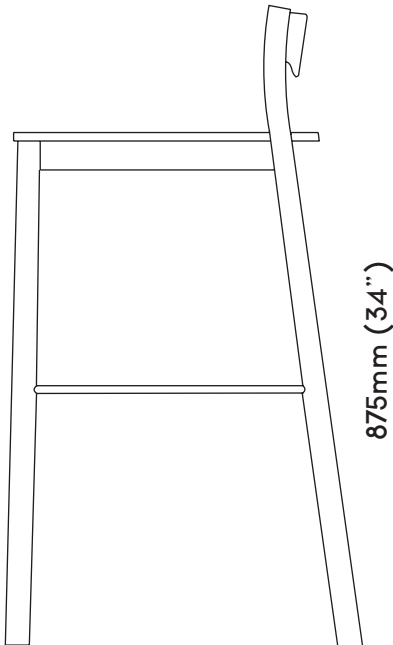

Resident

Resident Headquarters
61 Upper Queen Street
Newton Auckland New Zealand
Ph +64 9 601 9241
www.resident.co.nz

Prd

Top

370mm (14.5")

Floor to seat height: 700mm (27")

875mm (34")

410mm (16.1")

Product Description

Barstool with back

Product Code

TAN003N - Tangerine Stool with back Natural

TAN003B - Tangerine Stool with back Black

Materials

Solid Oak

Colour Options

Natural oak

Black stain

*Custom colours available, minimum order qty 50

Packaging dimensions

1 per box

W 50 x D 45 x H 91cm

W 20 x D 18 x H 36 inch

CBM - 0.20