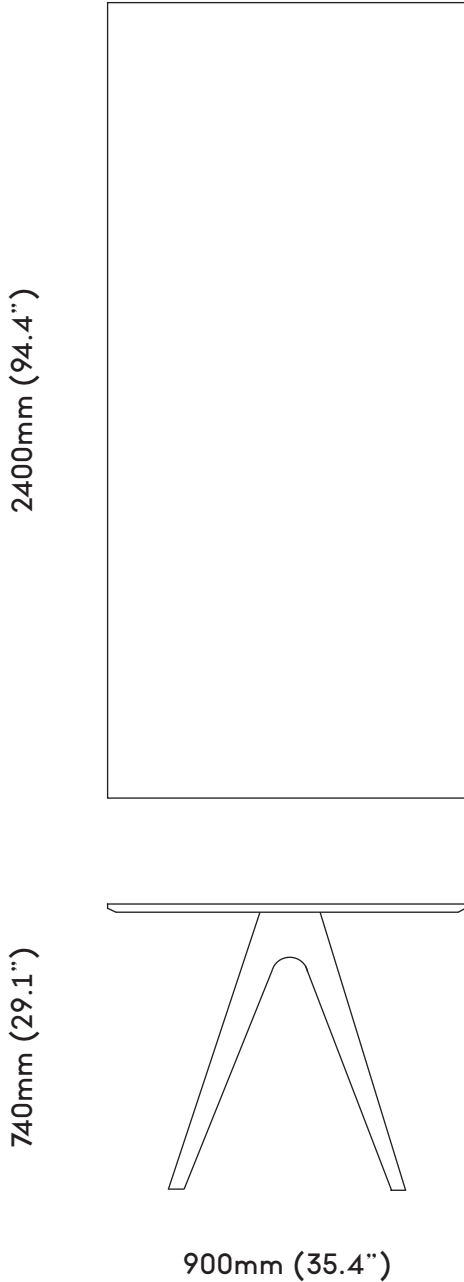

Product Description

Dining Table

Product Code

SCH001 - Scholar Table

Materials

Solid Oak / Oak Veneer / Solid Ash

Colour Options

Oak Veneer / Black Base

*Custom colours and sizes available upon request

Packaging dimensions

W 254 x D 18 x H 102cm

W 100 x D 7.1 x H 40.2inch

CBM - 0.47

CBF -16.5

Packaging weight

70kg

154.3lbs

Appropriate for hard contract use

Yes

Warranty

3 Years

Resident

Resident Headquarters
61 Upper Queen Street
Newton Auckland New Zealand
Ph +64 9 601 9241
www.resident.co.nz