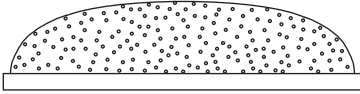

Prd

Mesh Space Pendant

Designer- Flynn Talbot/ Year 2015

The Mesh Space Pendant is constructed around a seamless floating halo of LED light. It hangs horizontally with a very thin profile and projects a strong and consistent hue onto surfaces below. The lamp is powered through ultra thin suspension wires, gifting the piece lightness and transparency.

Resident

Resident Headquarters
61 Upper Queen Street
Newton Auckland New Zealand
Ph +64 9 601 9241
www.resident.co.nz

Ceiling Rose

45mm (1.77")

205mm (8.07")

Pendant Shade

130mm (5.11")

∅ 600mm (23.62")

Resident

Resident Headquarters
61 Upper Queen Street
Newton Auckland New Zealand
Ph +64 9 601 9241
www.resident.co.nz

Product Description
Pendant Light**Product Code**
MSP001**Materials**
Aluminium**Colour Options**
Shade - Anodised Gold
Cable - Black
Canopy - Black**Cable Length**
Min 300mm (11.8") - Max 3000mm (118")**Bulb Specs**
Voltage - 24V
Power Usage - 35.4W
Lumens - 2470
Colour Temperature - 2700K
CRI - 90
Average Life Span - 50,000 Hours**Dimming Options**
Comes as standard with a 1-10V dimmable driver**Packaging Dimensions**
W 68 x D 68 x H 27cm
W 26.77 x D 26.77 x H 10.62inch
CBM - 0.124/CBF - 4.40
Packaging Weight
7.9kg/ 17.4lbs**Certification**
CE**Warranty**
3 Years**Awards**
Gold Pin- Best Awards 2015