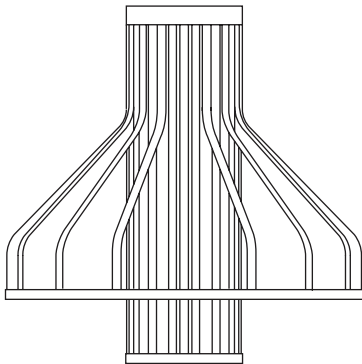

Prd

Fibre Light Funnel

Designer - Jamie McLellan/ Year 2014

The Fibre Light Funnel is a large lightweight feature pendant lamp, constructed entirely from carbon fibre. Radiating carbon strips of near zero thickness peel away from each other, creating depth and volume in what is a very unique and lightweight piece. A central, stamen like acrylic diffuser distributes the light evenly from within.

Handmade in New Zealand.

Resident

Resident Headquarters
61 Upper Queen Street
Newton Auckland New Zealand
Ph +64 9 601 9241
www.resident.co.nz

Prd

65mm (2.55")

EU Ceiling Rose

100mm (3.93")

45mm (1.77")

USA Ceiling Rose

126mm (4.9")

Pendant Shade

570mm (22.44")

∅ 590mm (23.22")

Product Description

Pendant Light

Product Code