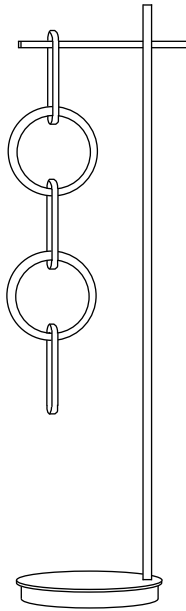

Circus Floor Light

Designer- Resident Studio / Year 2018

The Circus Floor Light is a unique presentation of interlinking rings, inspired by the jewellery stands that would typically adorn a woman's makeup table.

Handmade in New Zealand and designed by Resident Studio, each Circus ring projects an elegantly diffused warm LED light-source outwards around a 360 degree plane. Circus is a remarkable decorative floor lamp with a small footprint, making it ideal for both commercial and residential applications.

Resident

Resident Headquarters
61 Upper Queen Street
Newton Auckland New Zealand
Ph +64 9 601 9241
www.resident.co.nz

Prd

Circus Ring

250mm (9.8")

16.4mm (0.64")

250mm (9.8")

Floor Light

Materials

Brushed Brass

Colour Options

Frame - Brushed Brass

Cable - Black

Stand and Base - Matt Black

Cable Length

2500mm (118")