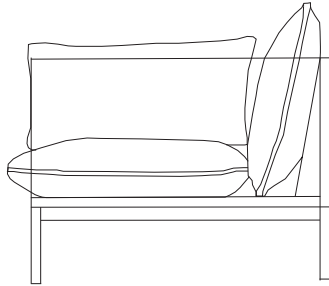

Floor to seat 400mm (15.7")

600mm (23.6")

810mm (31.9")