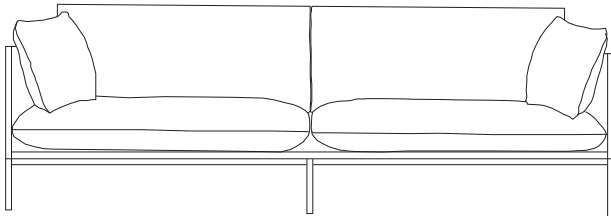

# Carousel Sofa Low Back

**Designer- Cameron Foggo/ Year 2018**

The Carousel sofa blurs the barriers between residential and commercial furniture, conveniently available in low, mid and high back - dependant on the level of privacy required. Although masculine in appearance Carousel is softened by generously sized cushions and sits upon an elegantly refined blackened steel frame, multifunctional, elegant & timeless, quality's evocative of great mid century design.

2200mm (86.6")

**Product Description**  
Multifunctional Sofa

**Product Code**  
CAR001

**Materials**  
Multi density feather and foam system  
Timber and Steel frame

**Upholstery Options**  
Category one- Revision by Resident  
Category two- Meld by Maharam  
Linara by Romo  
Category three- Ascona by Pelle Leather  
Fabric usage 15m per sofa